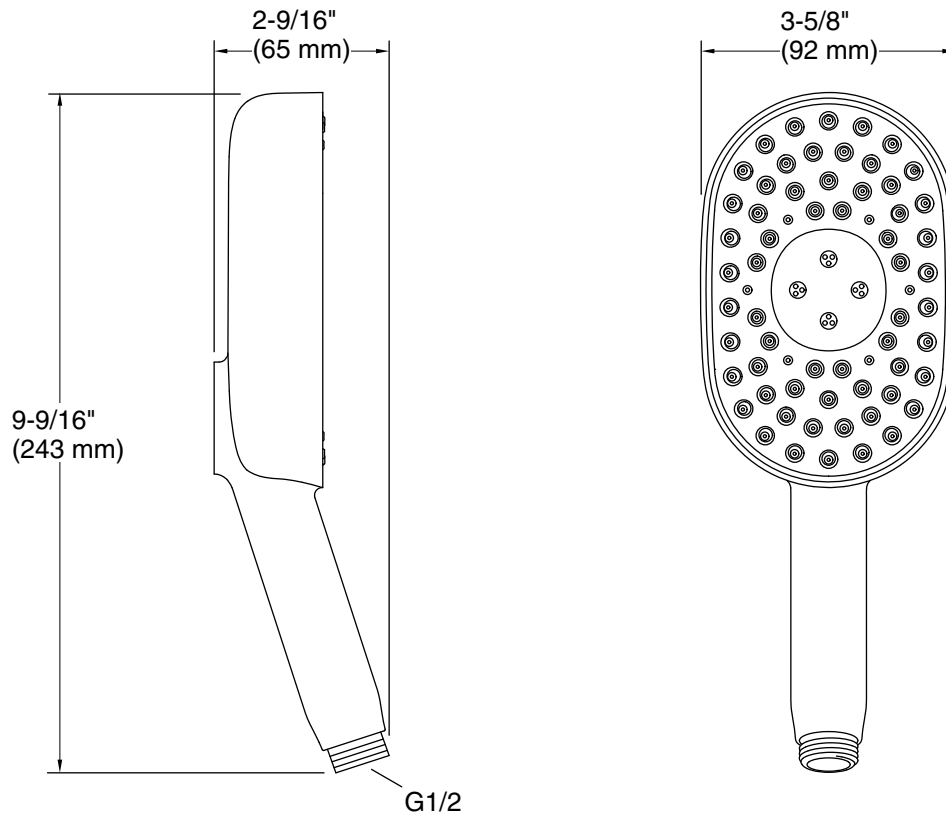

Installation

- G 1/2 inlet connection
- Requires shower hose (sold separately)
- Bracket or sidebar required for wall-mount installation
- Deck-mount holder required for deck-mount installation

Recommended Products/Accessories

- K-23723 Faucet cleaner
- K-8593 72" Shower Hose
- K-9514 60" Shower Hose
- K-26309 Wall-mount handshower holder
- K-26310 Wall-mount handshower holder with supply elbow and check valve
- K-26312 32-1/8" sidebar
- K-26313 40" sidebar
- K-26314 32" deluxe sidebar with integrated water supply

Technical Information

All product dimensions are nominal.

Handshower:

Rated maximum flow: 1.75 gal/min (6.6 l/min)