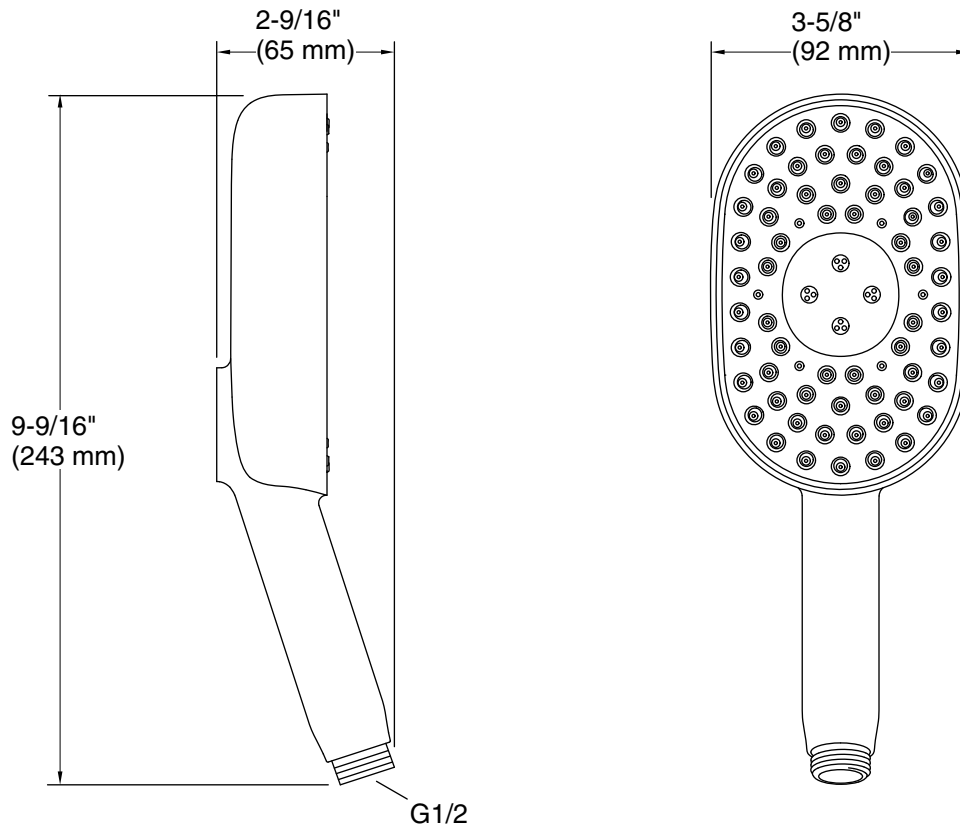

### Installation

- G 1/2 inlet connection
- Requires shower hose (sold separately)
- Bracket or slidebar required for wall-mount installation
- Deck-mount holder required for deck-mount installation

### Technical Information

All product dimensions are nominal.