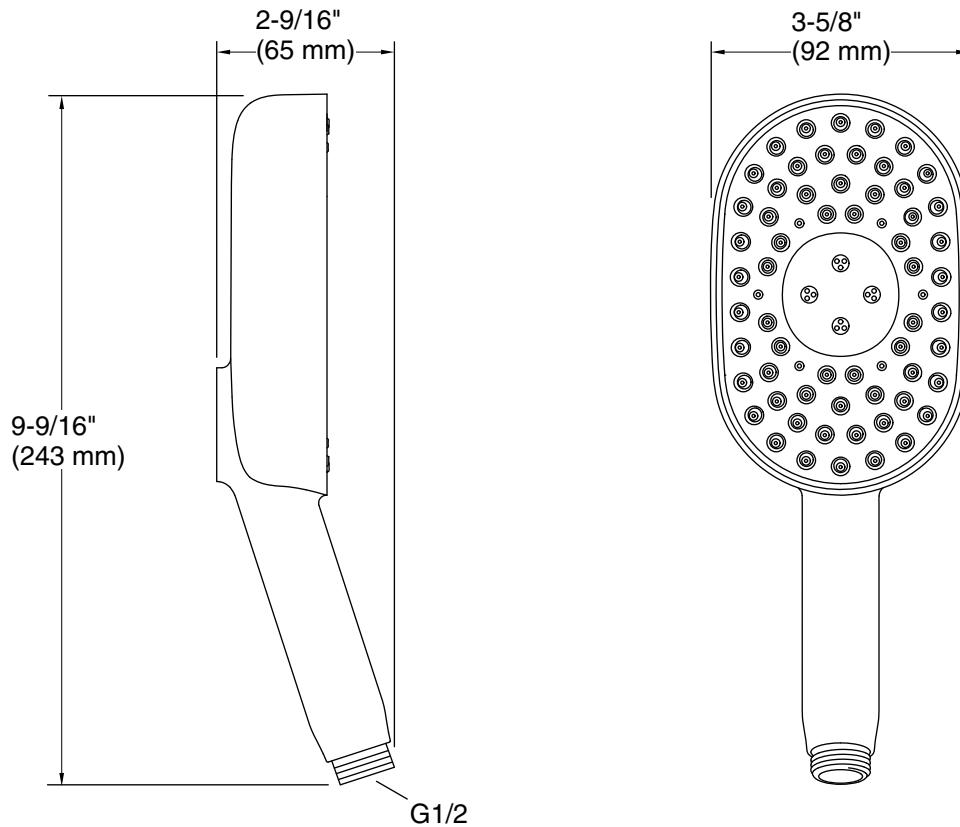

Installation

- G 1/2 inlet connection.
- Requires shower hose (sold separately).
- Bracket or slidebar required for wall-mount installation.
- Deck-mount holder required for deck-mount installation.

Codes/Standards

None Applicable

See website for detailed warranty information.

Technical Information

All product dimensions are nominal.

Handshower:

Pressure: 80 psi (5.5 bar)