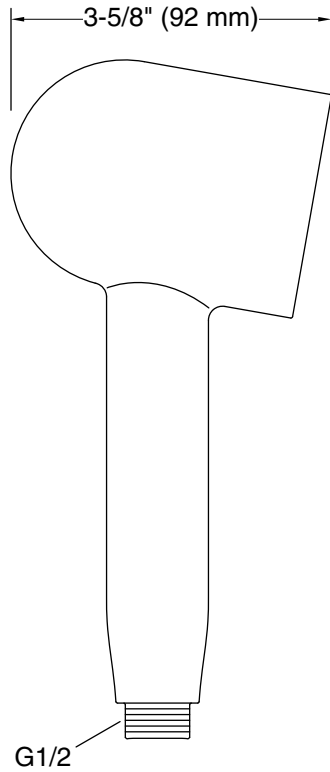

Technical Information

All product dimensions are nominal.

Handshower:

Rated maximum flow: 1.75 gal/min (6.6 l/min)

Notes

For use with automatic compensating valves rated at 1.5 gal/min (5.7 l/min) or less.