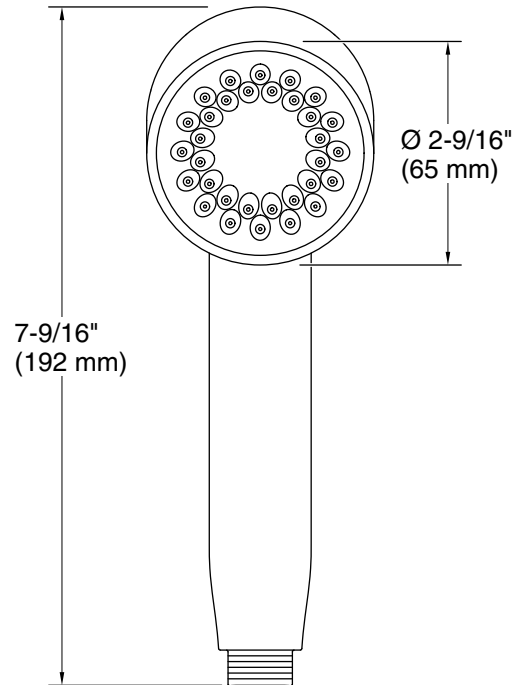

Features

- Single-function handshower delivers a full, consistent spray, regardless of water pressure
- Infinity provides three spray experiences in one: strong-rinsing (top), massaging (middle), and broad coverage (lower)
- MasterClean™ sprayface features an easy-to-clean surface that withstands mineral buildup and maximizes spray performance
- Optimized sprayface for maximum performance
- 1.75 gpm (6.6 lpm) maximum handshower flow rate at 45 psi (3.1 bar)
- G 1/2 connection
- This product can help a building earn Water Efficiency points in LEED® Green Building Rating System

Recommended Products/Accessories

- K-9514 60" Shower Hose
- K-8593 72" Shower Hose
- K-26309 Wall-mount handshower holder
- K-26310 Wall-mount handshower holder with supply elbow and check valve
- K-26312 32-1/8" slidebar
- K-26313 40" slidebar
- K-26314 32" deluxe slidebar with integrated water supply
- K-23723 Faucet cleaner

Technical Information

All product dimensions are nominal.

Handshower:

Rated maximum flow: 1.75 gal/min (6.6 l/min)

Notes

For use with automatic compensating valves rated at 1.5 gal/min (5.7 l/min) or less.