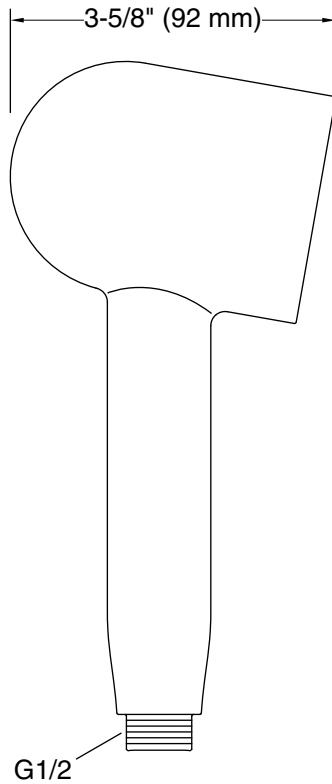

Features

- Single-function handshower delivers a full, consistent spray, regardless of water pressure.
- Infinity provides three spray experiences in one: strong-rinsing (top), massaging (middle), and broad coverage (lower).
- MasterClean™ sprayface features an easy-to-clean surface that withstands mineral buildup.
- Optimized sprayface for maximum performance.
- 1.75 gpm (6.6 lpm) maximum flow rate.
- G 1/2 connection.

Technical Information

All product dimensions are nominal.

Handshower:

Rated maximum flow: 1.75 gal/min (6.6 l/min)
Pressure: 45 psi (3.1 bar)