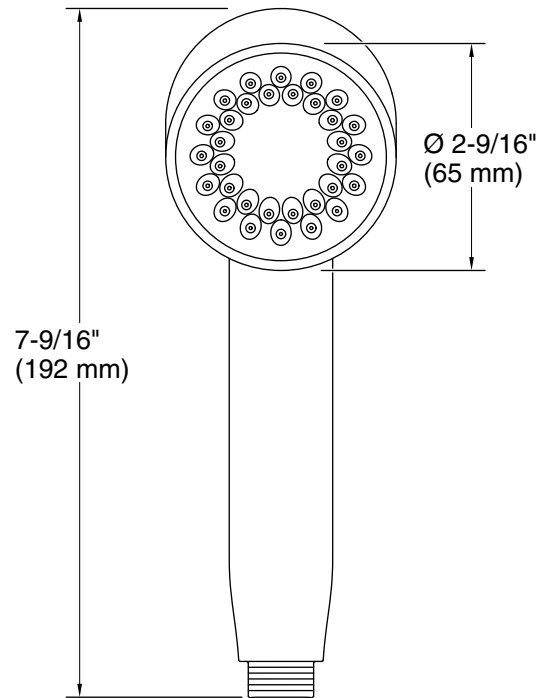

Features

- Single-function handshower delivers a full, consistent spray, regardless of water pressure.
- Infinity provides three spray experiences in one: strong-rinsing (top), massaging (middle), and broad coverage (lower).
- MasterClean™ sprayface features an easy-to-clean surface that withstands mineral buildup.
- Optimized sprayface for maximum performance.
- 1.75 gpm (6.6 lpm) maximum flow rate.
- G 1/2 connection.

Technical Information

All product dimensions are nominal.

Handshower:

Rated maximum flow: 1.75 gal/min (6.6 l/min)
Pressure: 45 psi (3.1 bar)