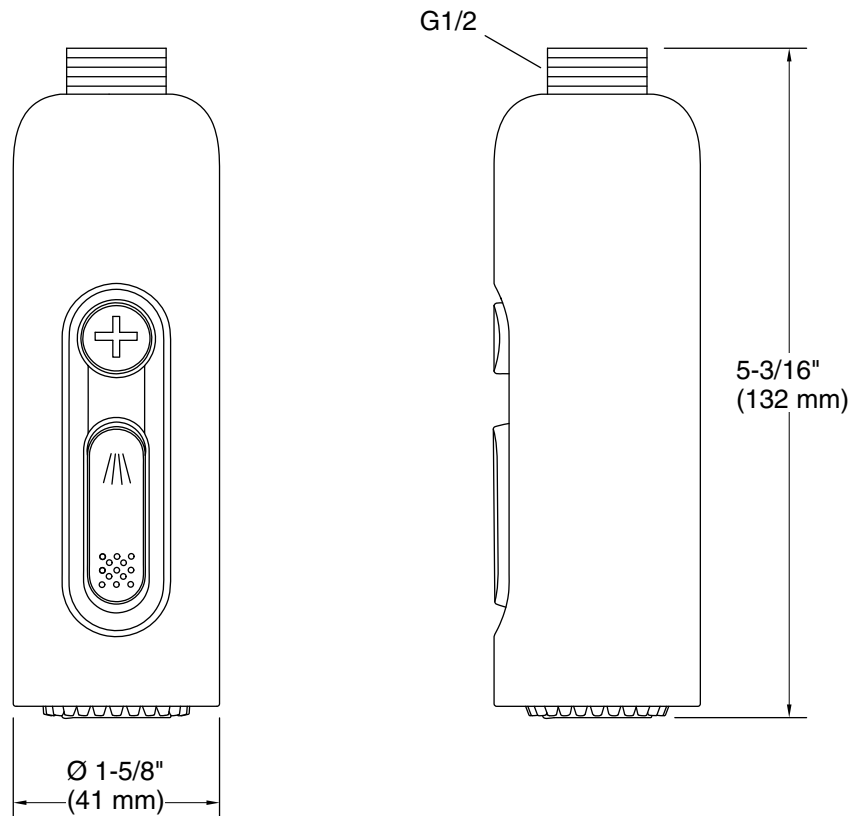

Features

- Multifunction handshower offers two spray options
- Sweep® spray provides a wide massage stream of fine droplets with moderate pressure
- Cloud spray experience restores with a thick cloud of silky, super-fine water droplets
- MasterClean™ sprayface features an easy-to-clean surface that withstands mineral buildup and maximizes spray performance
- Optimized sprayface for maximum performance
- 1.75 gpm (6.6 lpm) maximum flow rate at 45 psi (3.1 bar)
- This product can help a building earn Water Efficiency points in LEED® Green Building Rating System

Material

- Premium material construction for durability and reliability
- KOHLER® finishes resist corrosion and tarnishing

Installation

- G 1/2 inlet connection
- Requires shower hose (sold separately)
- Requires wand handshower holder or ceiling-mount dual shower arm (sold separately)
- Not recommended for use with a standard handshower holder

Recommended Products/Accessories

K-23723 Faucet cleaner

Optional Products/Accessories

K-7394 6" ceiling-mount single-function rainhead arm & flange

Codes/Standards

ASME A112.18.1/CSA B125.1
DOE - Energy Policy Act 1992
EPA WaterSense®
California Energy Commission (CEC)
IAPMO Certification

Technical Information

All product dimensions are nominal.

Handshower:

Rated maximum flow: 1.75 gal/min (6.6 l/min)