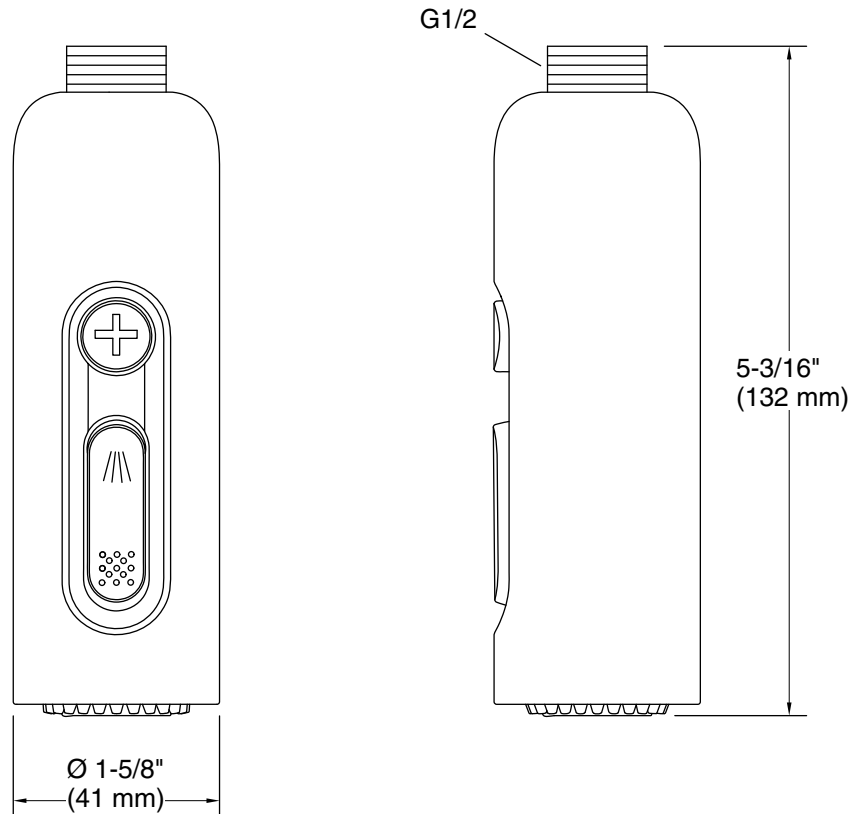

Features

- Multifunction handshower offers two spray options
- Sweep® spray provides a wide massage stream of fine droplets with moderate pressure
- Cloud spray experience restores with a thick cloud of silky, super-fine water droplets
- MasterClean™ sprayface features an easy-to-clean surface that withstands mineral buildup and maximizes spray performance
- Optimized sprayface for maximum performance
- 2.5 gpm (9.5 lpm) maximum flow rate at 45 psi (3.1 bar)

Material

- Premium material construction for durability and reliability
- KOHLER® finishes resist corrosion and tarnishing

Installation

- G 1/2 inlet connection
- Requires shower hose (sold separately)
- Requires wand handshower holder or ceiling-mount dual shower arm (sold separately)
- Not recommended for use with a standard handshower holder

Recommended Products/Accessories

- K-23723 Faucet cleaner
- K-26305 Ceiling-mount single-function dual rainhead arm

Codes/Standards

ASME A112.18.1/CSA B125.1
DOE - Energy Policy Act 1992
IAPMO Certification

Technical Information

All product dimensions are nominal.

Handshower:

Rated maximum flow: 2.5 gal/min (9.5 l/min)