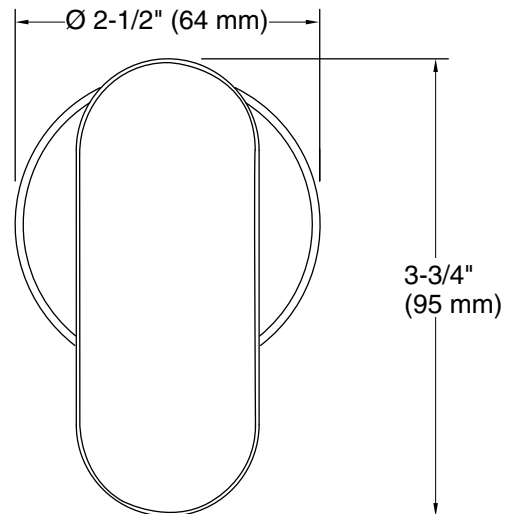

### Features

- For use with the Statement wand iconic handshower and hose (sold separately)
- Includes supply elbow. Integrated supply and holder reduces the number of components needed in the shower space, allowing for a cleaner look
- Includes check valve for backflow prevention
- Coordinates with other products in the Statement collection

### Technical Information

All product dimensions are nominal.