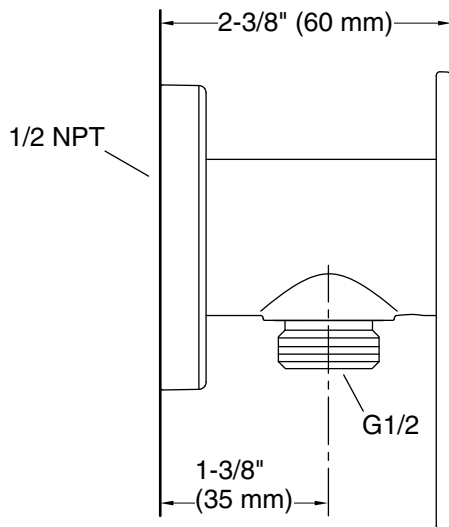

### Features

- For use with the Statement wand iconic handshower and hose (sold separately)
- Includes supply elbow. Integrated supply and holder reduces the number of components needed in the shower space, allowing for a cleaner look
- Includes check valve for backflow prevention
- Coordinates with other products in the Statement collection

### Technical Information

All product dimensions are nominal.