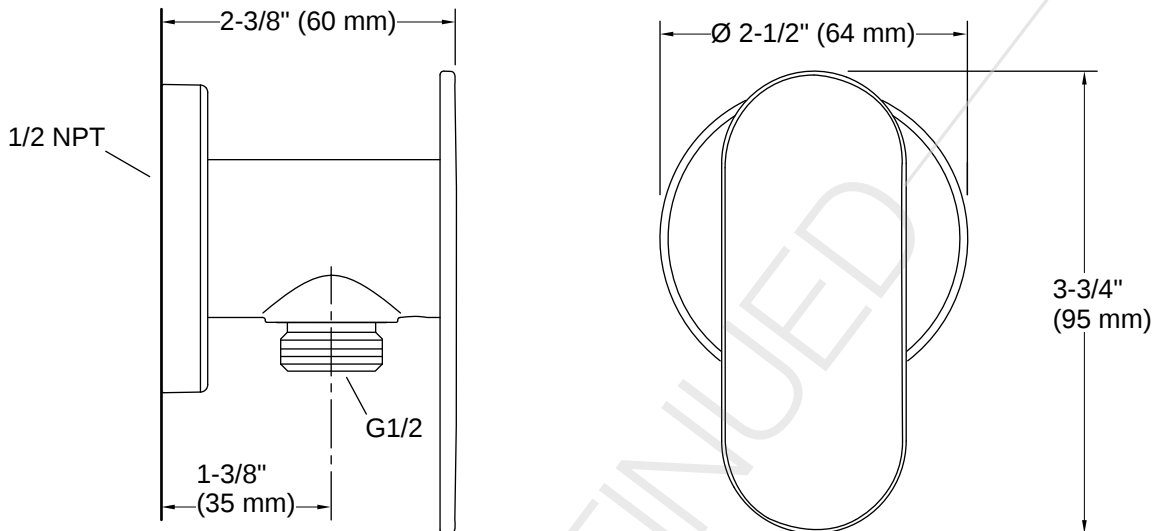

Installation

- Wall-mount

Installation Notes

Install this product according to the installation instructions.