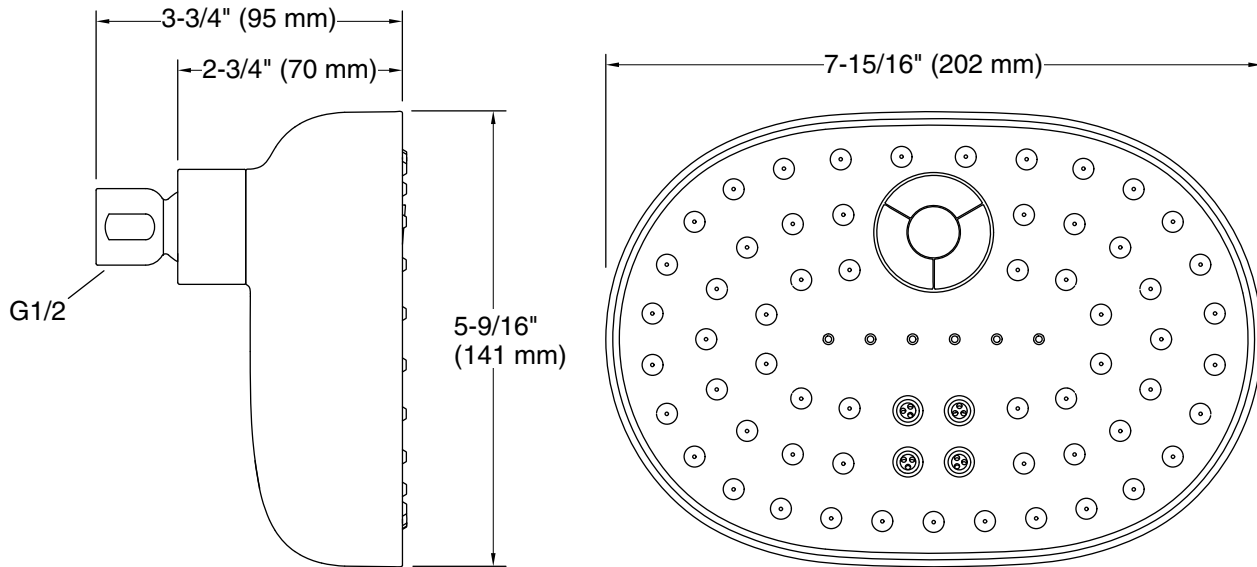

Features

- Multifunction showerhead with advanced spray engine provides three spray experiences: Full Coverage with Katalyst technology, Deep Massage, and Cloud
- Full Coverage with Katalyst technology delivers a drenching spray experience, ideal for rinsing shampoo from hair; oblong shape targets shoulders
- Deep Massage streams twist and swirl, targeting sore muscles to ease away aches and pains
- Cloud spray experience restores with a thick cloud of silky, super-fine water droplets
- MasterClean™ sprayface features an easy-to-clean surface that withstands mineral buildup and maximizes spray performance
- Optimized sprayface for maximum performance
- 1.75 gpm (6.6 lpm) maximum flow rate at 80 psi (5.5 bar)
- This product can help a building earn Water Efficiency points in LEED® Green Building Rating System

Installation

- 1/2 -14 NPT connection
- Wall-mount
- Shower arm and flange sold separately

Recommended Products/Accessories

- K-23723 Faucet cleaner
- K-26318 Shower arm and flange

Codes/Standards

ASME A112.18.1/CSA B125.1
DOE - Energy Policy Act 1992
EPA WaterSense®
California Energy Commission (CEC)
IAPMO Certification

Technical Information

All product dimensions are nominal.

Showerhead/Body Spray:

Rated maximum flow: 1.75 gal/min (6.6 l/min)