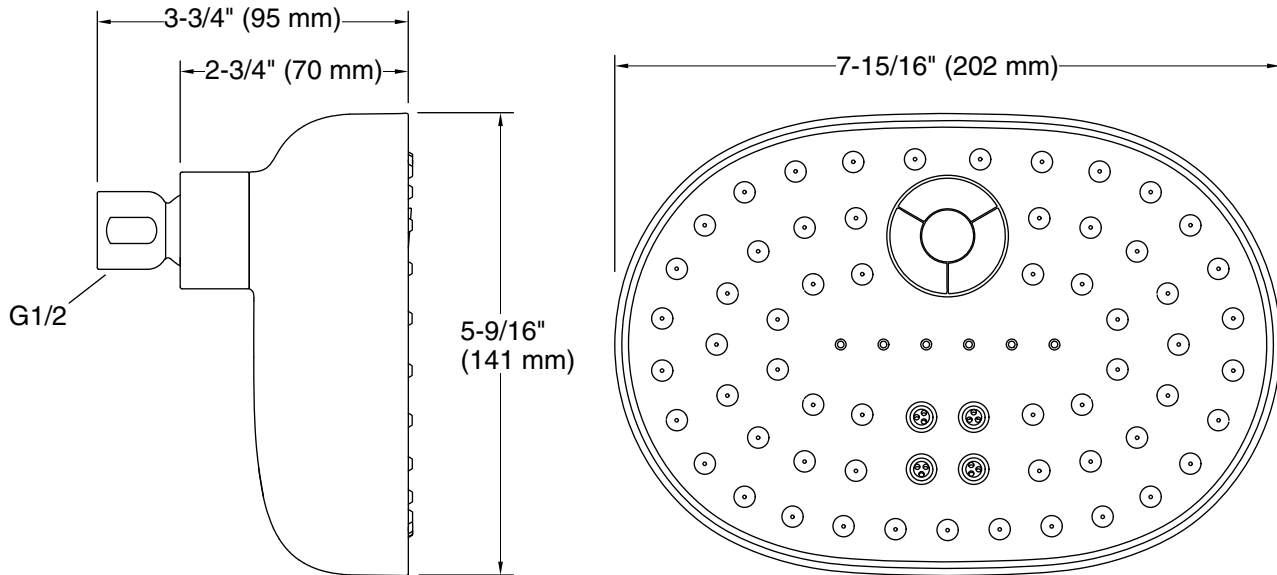

Features

- Multifunction showerhead with advanced spray engine provides three spray experiences: Full Coverage with Katalyst technology, Deep Massage, and Cloud.
- Full Coverage with Katalyst technology delivers a drenching spray experience, ideal for rinsing shampoo from hair; oblong shape targets shoulders.
- Deep Massage streams twist and swirl, targeting sore muscles to ease away aches and pains.
- Cloud spray experience restores with a thick cloud of silky, super-fine water droplets.
- MasterClean™ sprayface features an easy-to-clean surface that withstands mineral buildup.
- Optimized sprayface for maximum performance.
- 2.5 gpm (9.5 lpm) maximum flow rate at 80 psi (5.5 bar).

Installation

- G 1/2 inlet connection.
- Wall-mount.
- Shower arm and flange sold separately.

Codes/Standards

None Applicable

See website for detailed warranty information.

Technical Information

All product dimensions are nominal.

Showerhead/Body Spray:

Rated maximum flow: 2.5 gal/min (9.5 l/min)

flow:

Pressure: 80 psi (5.5 bar)