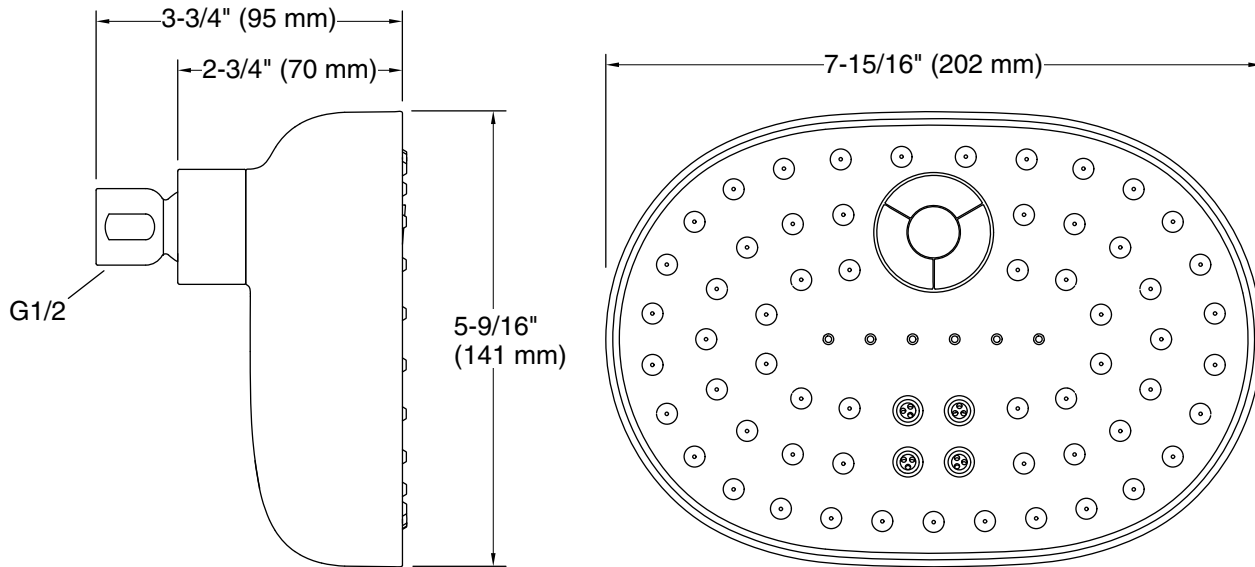

Installation

- 1/2 -14 NPT connection
- Wall-mount
- Shower arm and flange sold separately

Recommended Products/Accessories

- K-23723 Faucet cleaner
- K-26318 Shower arm and flange

Codes/Standards

ASME A112.18.1/CSA B125.1
DOE - Energy Policy Act 1992
IAPMO Certification

Technical Information

All product dimensions are nominal.

Showerhead/Body Spray:

Rated maximum flow: 2.5 gal/min (9.5 l/min)