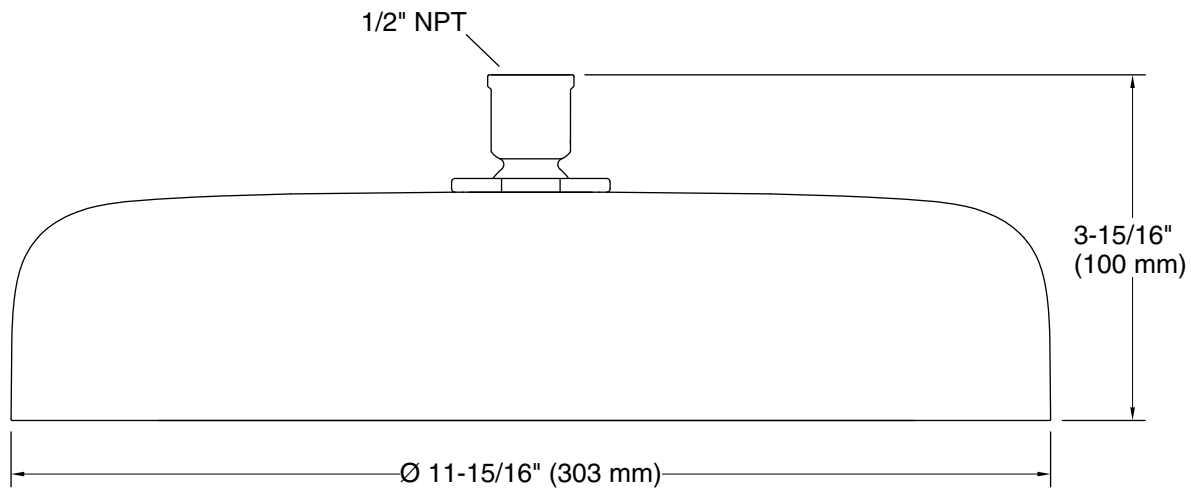

Technical Information

All product dimensions are nominal.

Showerhead/Body Spray:

Rated maximum flow: 1.75 gal/min (6.6 l/min)