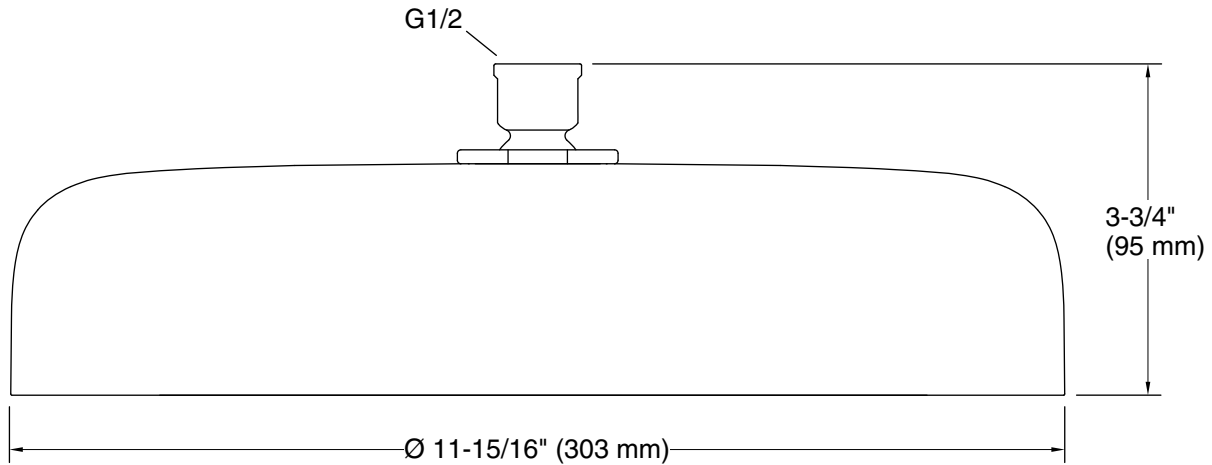

### Installation

- G 1/2 inlet connection.
- Requires single-function rainhead shower arm and flange (sold separately).

### Codes/Standards

None Applicable

See website for detailed warranty information.

**Technical Information**

All product dimensions are nominal.