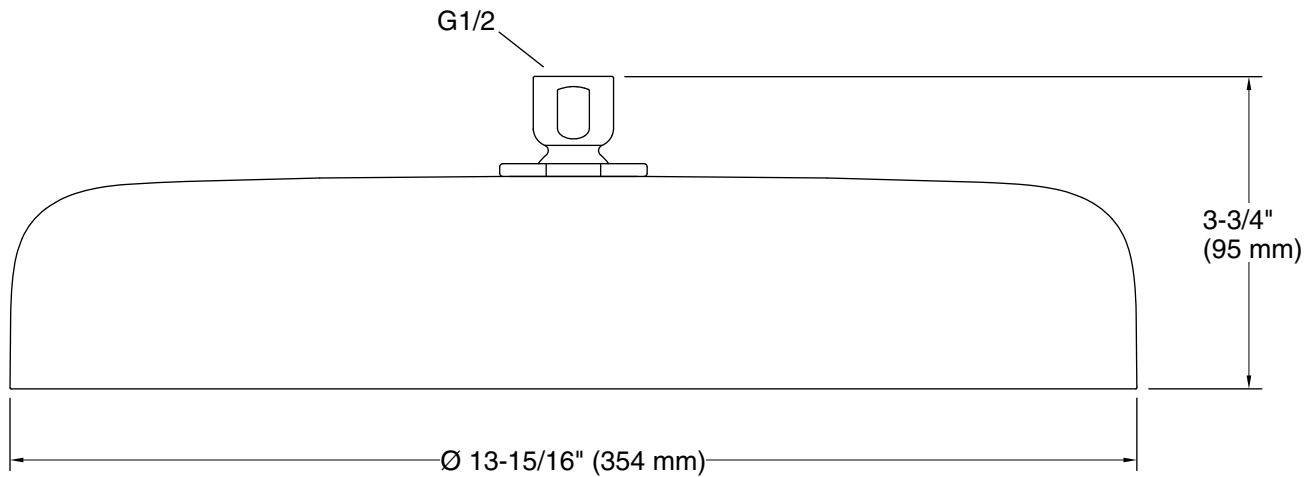

### Installation

- Requires single-function rainhead shower arm and flange (sold separately).

### Codes/Standards

None Applicable

See website for detailed warranty information.

**Technical Information**

All product dimensions are nominal.

**Showerhead/Body Spray:**

Rated maximum flow: 2.5 gal/min (9.5 l/min)

flow:

Pressure: 80 psi (5.5 bar)