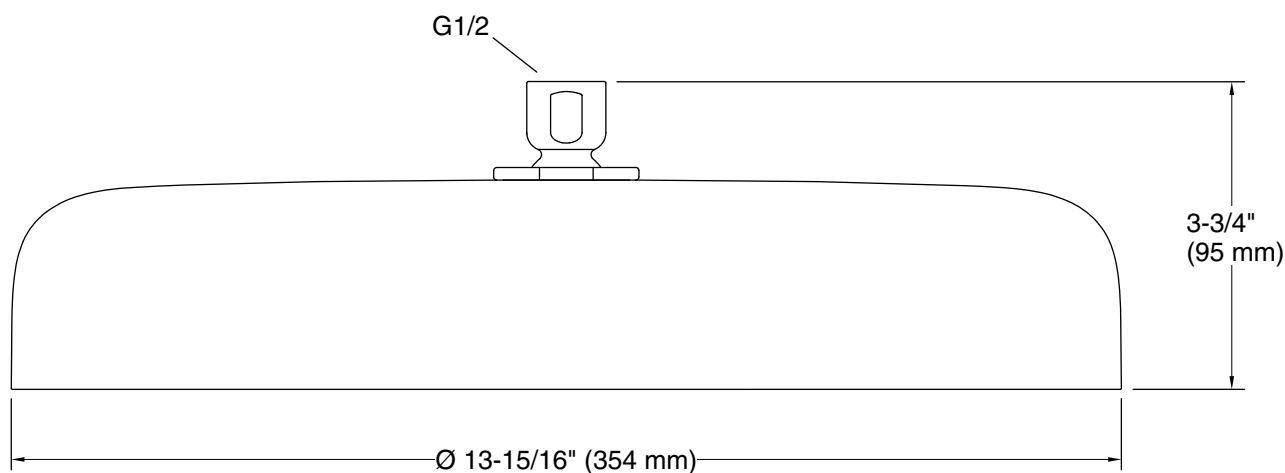

Technical Information

All product dimensions are nominal.

Showerhead/Body Spray:

Rated maximum flow: 2.5 gal/min (9.5 l/min)