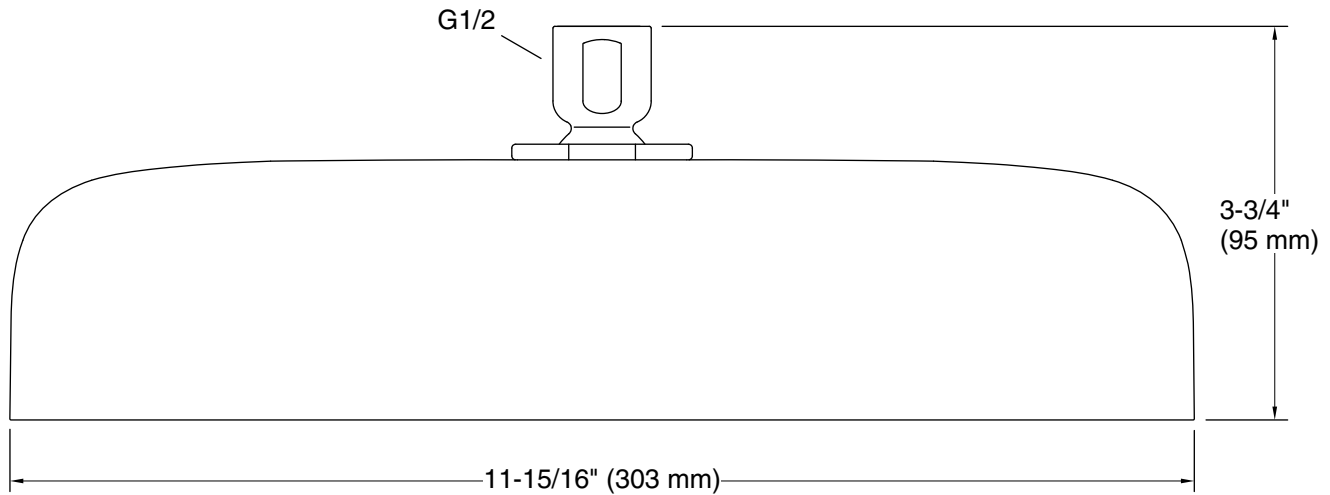

Features

- Single-function oblong rainhead features Full Coverage with Katalyst technology, a drenching spray experience ideal for rinsing shampoo from hair.
- MasterClean™ sprayface features an easy-to-clean surface that withstands mineral buildup.
- Optimized sprayface for maximum performance.
- 2.5 gpm (9.5 lpm) maximum flow rate.
- G 1/2 connection.

Installation

- Requires single-function rainhead shower arm and flange (sold separately).

Codes/Standards

None Applicable

See website for detailed warranty information.

Technical Information

All product dimensions are nominal.