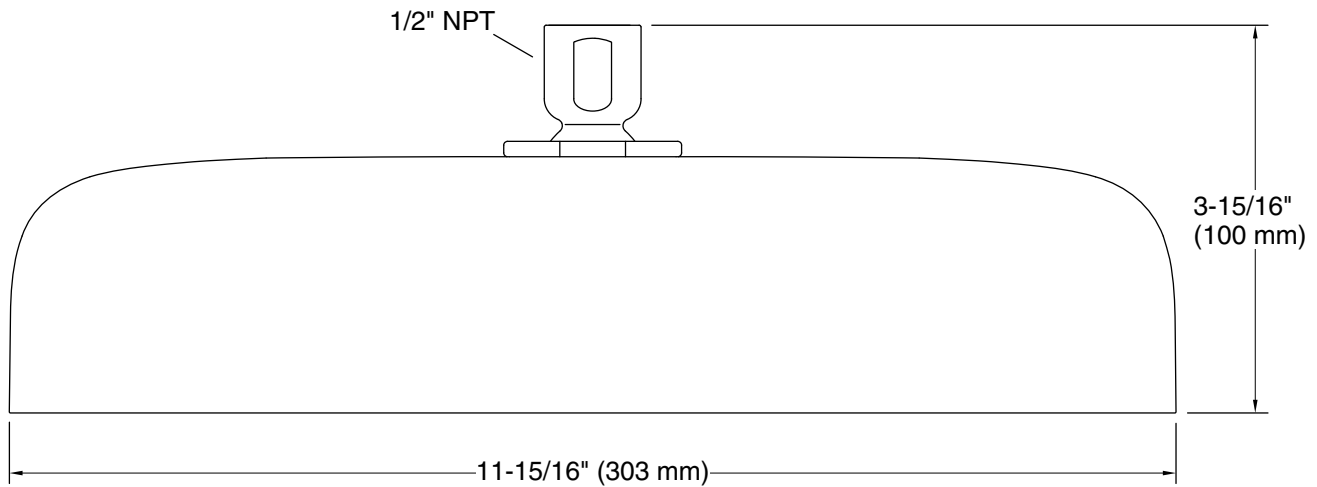

Technical Information

All product dimensions are nominal.

Handshower:

Rated maximum flow: 0 gal/min (0 l/min)

Showerhead/Body Spray:

Rated maximum flow: 2.5 gal/min (9.5 l/min)

Notes

Install this product according to the installation instructions.