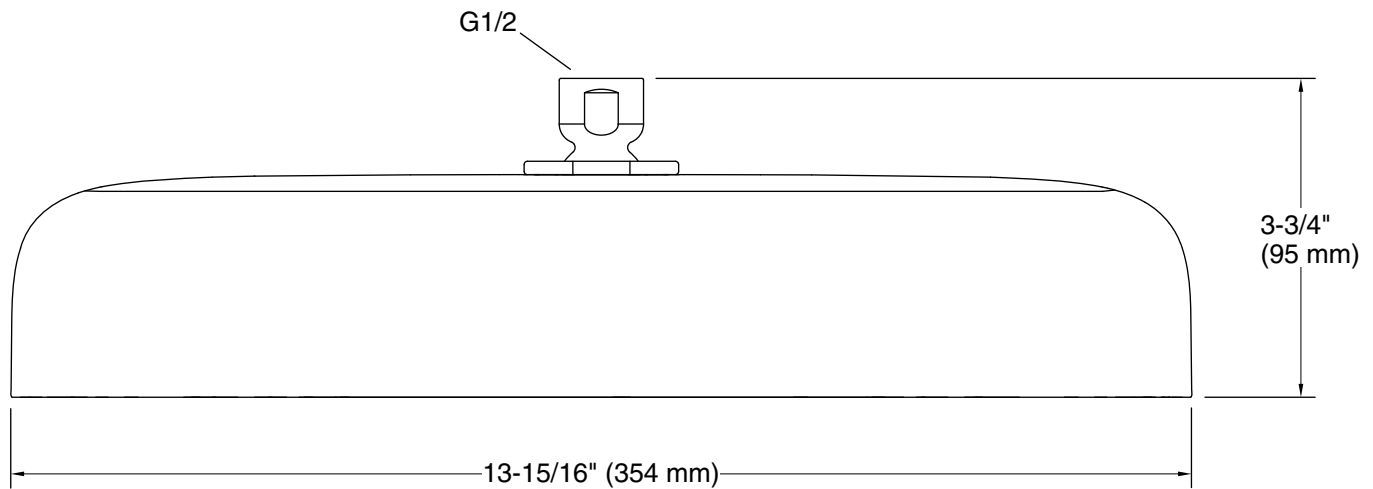

Features

- Single-function oblong rainhead features Full Coverage with Katalyst technology, a drenching spray experience ideal for rinsing shampoo from hair.
- MasterClean™ sprayface features an easy-to-clean surface that withstands mineral buildup.
- Optimized sprayface for maximum performance.
- 2.5 gpm (9.5 lpm) maximum flow rate at 80 psi (5.5 bar).

Installation

- G 1/2 inlet connection.
- Requires single-function rainhead shower arm and flange (sold separately).

Codes/Standards

None Applicable

See website for detailed warranty information.

Technical Information

All product dimensions are nominal.