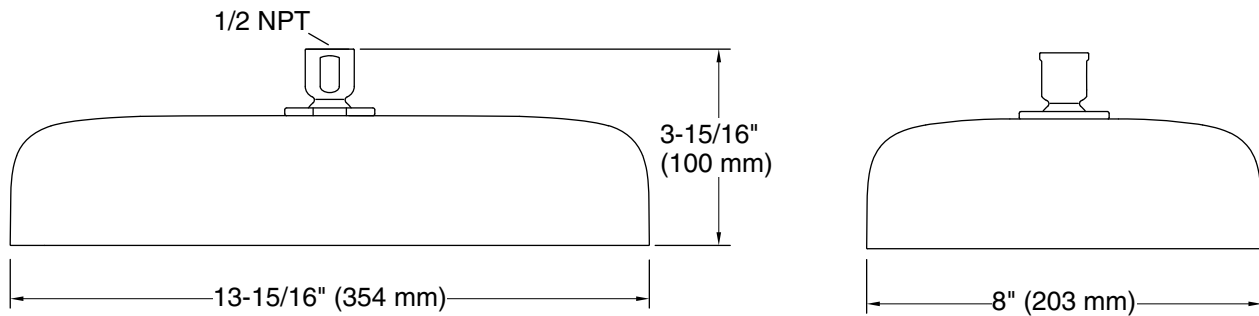

Technical Information

All product dimensions are nominal.

Handshower:

Rated maximum flow: 0 gal/min (0 l/min)

Showerhead/Body Spray:

Rated maximum flow: 2.5 gal/min (9.5 l/min)

Notes

For use with automatic compensating valves rated at 2 gal/min (7.6 l/min) or less.