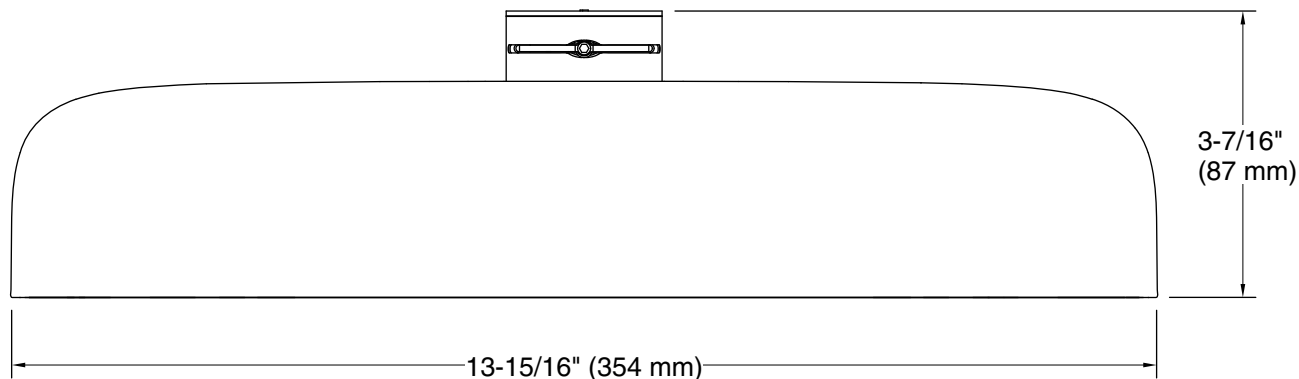

### Codes/Standards

None Applicable

See website for detailed warranty information.

**Technical Information**

All product dimensions are nominal.

**Showerhead/Body Spray:**

Rated maximum flow: 2.5 gal/min (9.5 l/min)