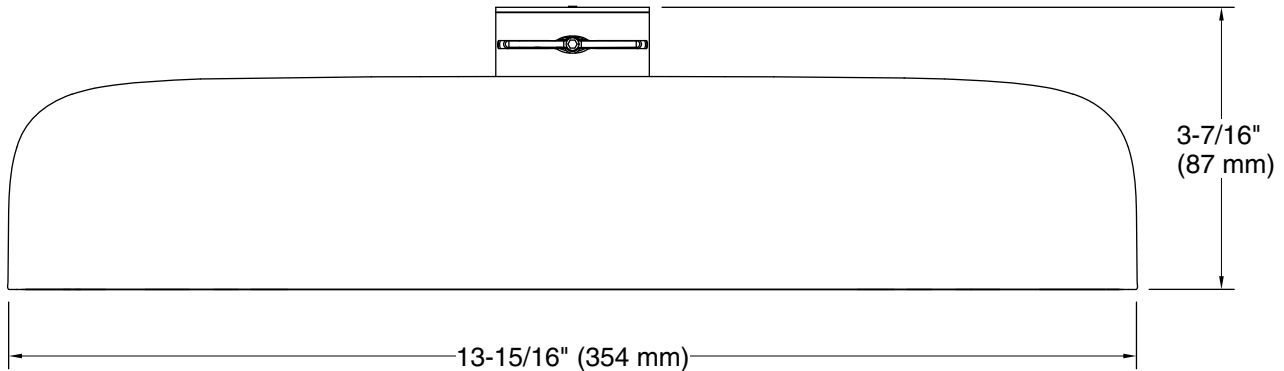

Technical Information

All product dimensions are nominal.

Handshower:

Rated maximum flow: 0 gal/min (0 l/min)

Showerhead/Body Spray:

Rated maximum flow: 2.5 gal/min (9.5 l/min)