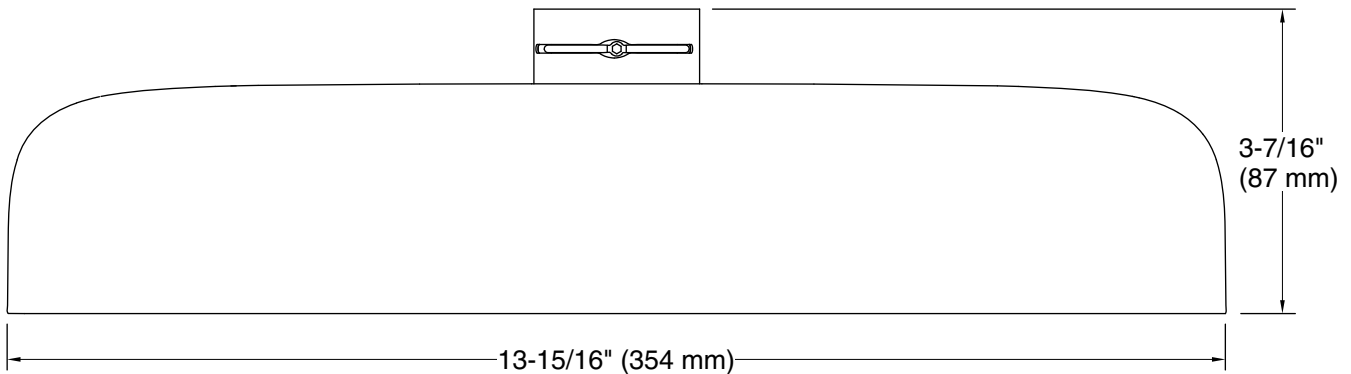

Features

- Dual-function oblong rainhead features Full Coverage with Katalyst technology, a drenching spray experience ideal for rinsing shampoo from hair
- Ribbon Massage delivers a waterfall-like angled stream that cascades over shoulders for a relaxing massage spray experience
- MasterClean™ sprayface features an easy-to-clean surface that withstands mineral buildup
- Optimized sprayface for maximum performance
- 2.5 gpm (9.5 lpm) maximum flow rate at 45 psi (3.1 bar)
- Requires two-function rainhead arm and flange (sold separately)

Technical Information

All product dimensions are nominal.

Showerhead/Body Spray:

Rated maximum flow: 2.5 gal/min (9.5 l/min)

flow:

Pressure: 45 psi (3.1 bar)