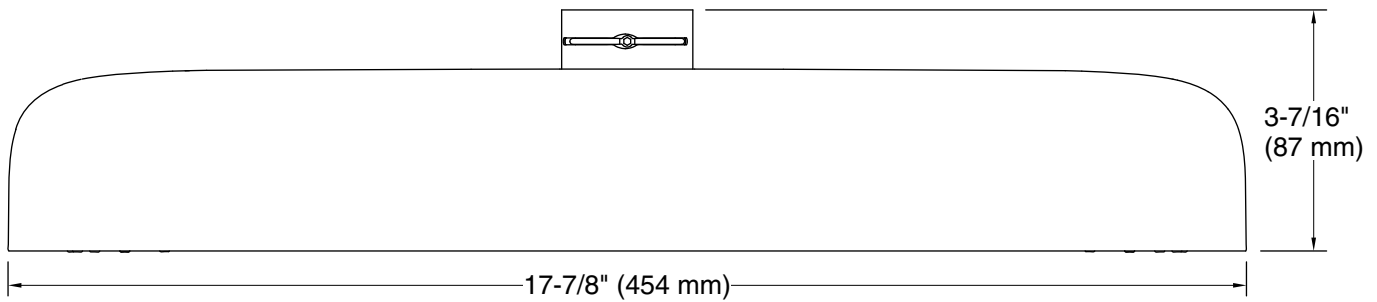

### Codes/Standards

None Applicable

See website for detailed warranty information.

**Technical Information**

All product dimensions are nominal.

**Showerhead/Body Spray:**

Rated maximum flow: 2.5 gal/min (9.5 l/min)