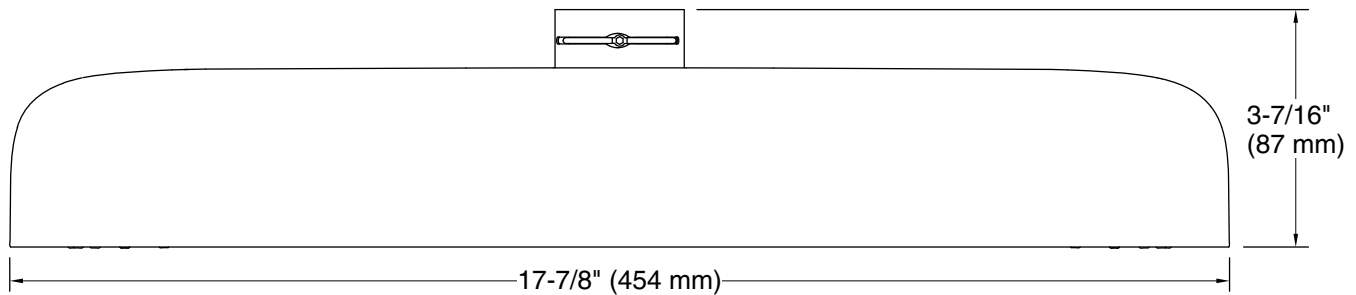

Technical Information

All product dimensions are nominal.

Handshower:

Rated maximum flow: 0 gal/min (0 l/min)

Showerhead/Body Spray:

Rated maximum flow: 2.5 gal/min (9.5 l/min)