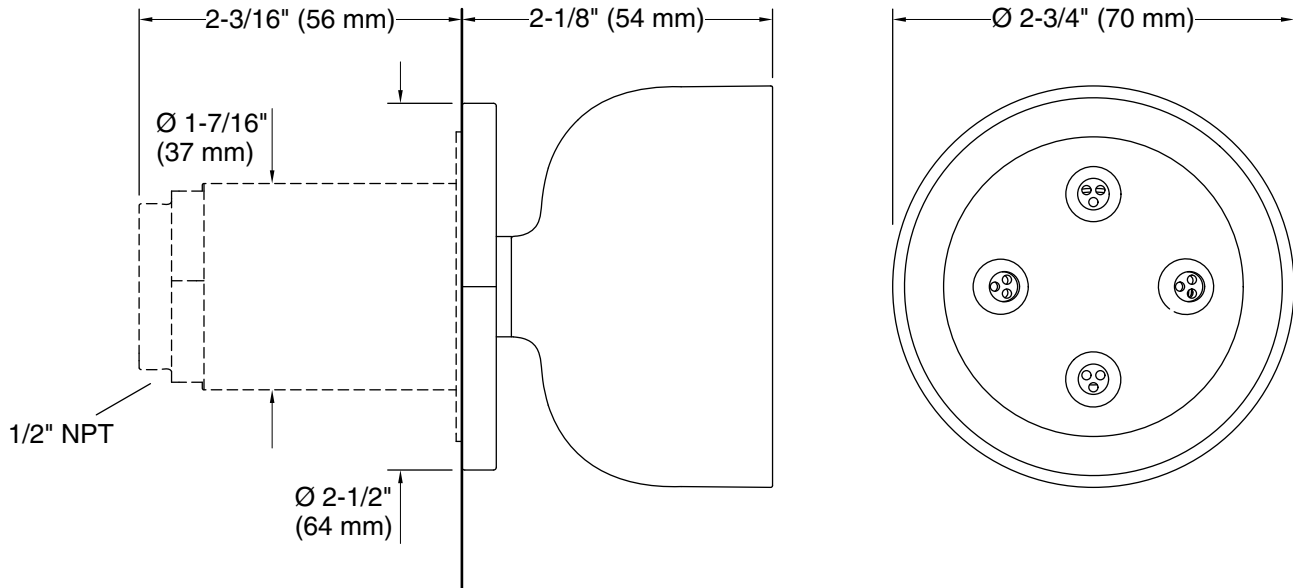

Features

- Single-function round body spray delivers four twisting Deep Massage streams, targeting sore muscles to ease away aches and pains
- Sprayface on semi-recessed ball joint rotates 20° in any direction for targeted hydromassage
- MasterClean™ sprayface features an easy-to-clean surface that withstands mineral buildup and maximizes spray performance
- Low-profile design complements any decor
- 1/2" NPT connection
- This product can help a building earn Water Efficiency points in LEED® Green Building Rating System
- 1.75 gpm (6.6 lpm) maximum flow rate at 45 psi (3.1 bar)

Technical Information

All product dimensions are nominal.

Drain included: No

Handshower:

Rated maximum flow: 0 gal/min (0 l/min)