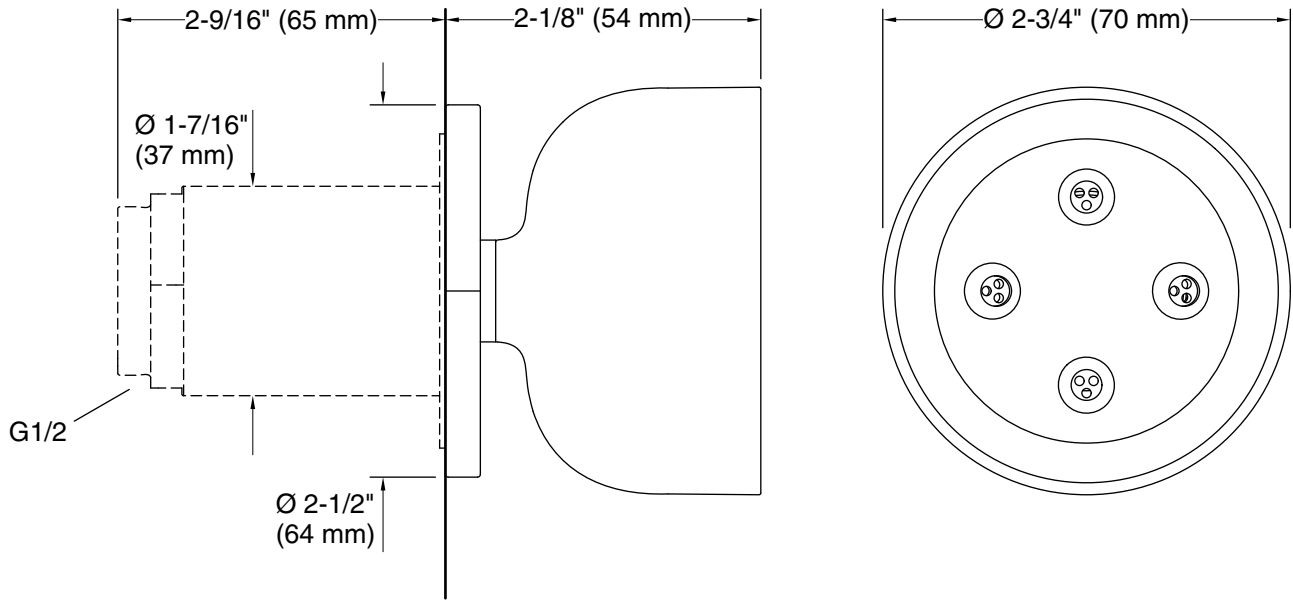

Features

- Single-function round body spray delivers four twisting Deep Massage streams, targeting sore muscles to ease away aches and pains.
- Sprayface on semi-recessed ball joint rotates 20° in any direction for targeted hydromassage.
- MasterClean™ sprayface features an easy-to-clean surface that withstands mineral buildup.
- Low-profile design complements any decor.
- 2.5 gpm (9.5 lpm) maximum flow rate at 80 psi (5.5 bar).

Material

- Durable material construction.
- KOHLER finishes resist corrosion and tarnishing.

Installation

- G 1/2 inlet connection.
- Surface-mount with ball-joint recessed into wall.

Codes/Standards

None Applicable

See website for detailed warranty information.

Technical Information

All product dimensions are nominal.

Drain included: No