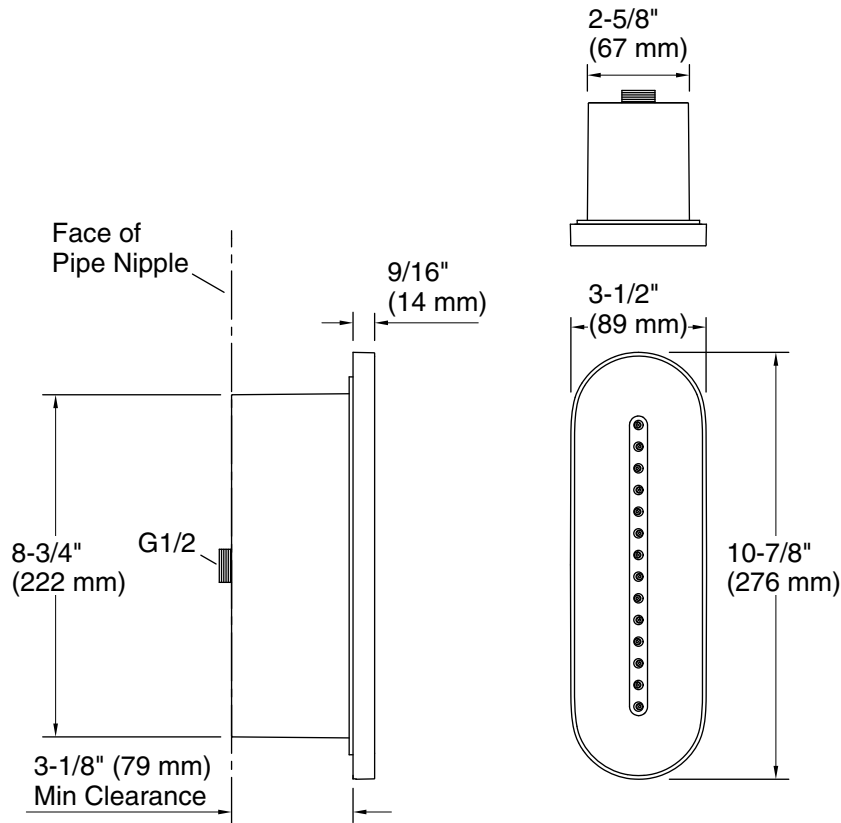

Features

- Oblong single-function linear body spray delivers 14 twirling Deep Massage streams, targeting sore muscles to ease away aches and pains.
- MasterClean™ sprayface features an easy-to-clean surface that withstands mineral buildup.
- Low-profile design complements any decor.
- 2.5 gpm (9.5 lpm) maximum flow rate at 80 psi (5.5 bar).

Material

- Durable material construction.
- KOHLER finishes resist corrosion and tarnishing.

Installation

- G 1/2 inlet connection.
- Semi-recessed into wall.

Codes/Standards

None Applicable

See website for detailed warranty information.

Technical Information

All product dimensions are nominal.

Drain included: No