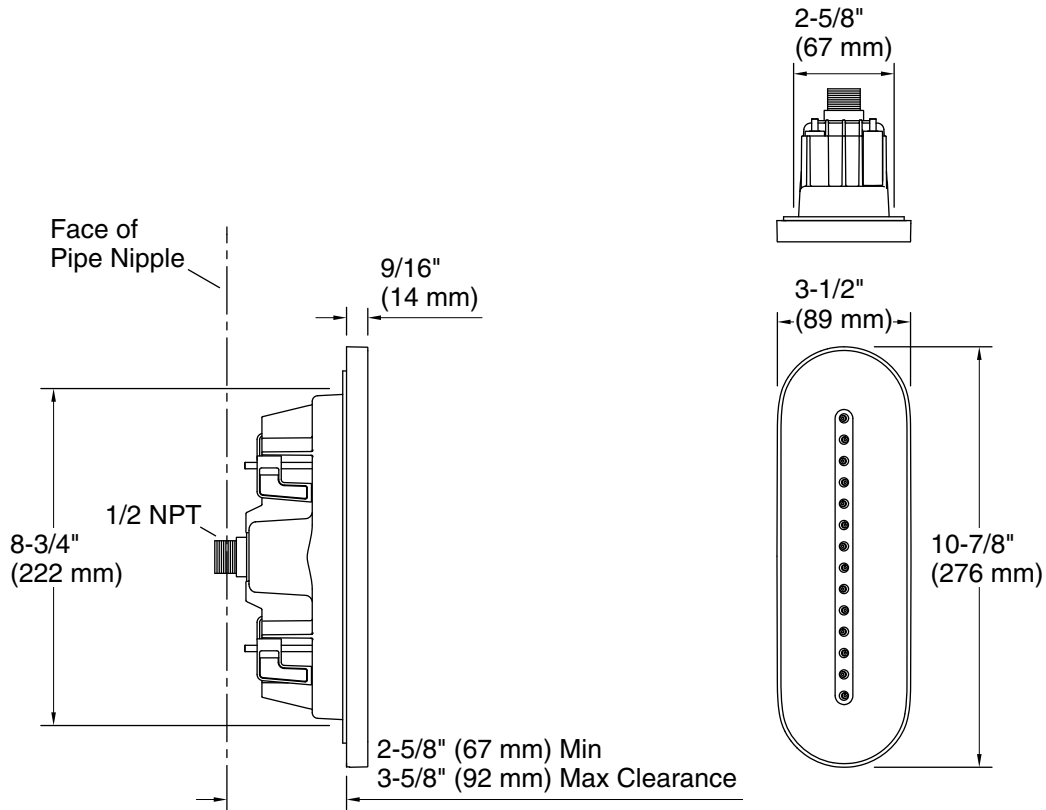

### Features

- Oblong single-function linear body spray delivers 14 twirling Deep Massage streams, targeting sore muscles to ease away aches and pains
- MasterClean™ sprayface features an easy-to-clean surface that withstands mineral buildup and maximizes spray performance
- Low-profile design complements any decor
- 2.5 gpm (9.5 lpm) maximum flow rate at 45 psi (3.1 bar)
- 1/2" NPT connection

### Installation

- Semi-recessed into wall

**Technical Information**

All product dimensions are nominal.

Drain included: No

**Handshower:**

Rated maximum flow: 0 gal/min (0 l/min)

**Notes**

Install this product according to the installation instructions.