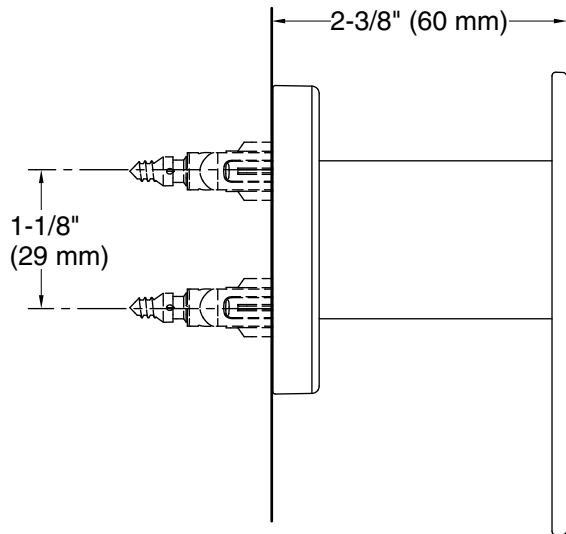

Installation

- Wall-mount.

Codes/Standards

None Applicable

See website for detailed warranty information.

Technical Information

All product dimensions are nominal.