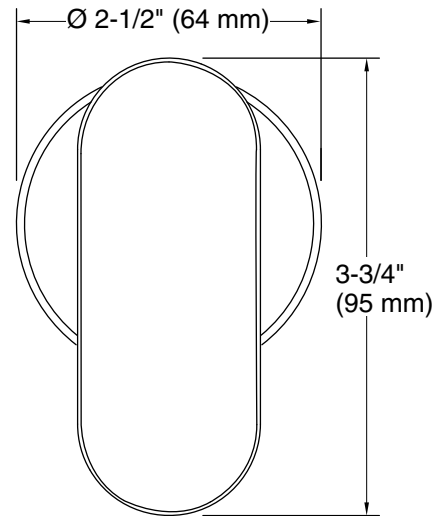

Installation

- Wall-mount

Recommended Products/Accessories

- K-23723 Faucet cleaner
- K-26288 Iconic wand two-function handshower, 2.5 gpm
- K-26288-G Iconic wand two-function handshower, 1.75 gpm

Codes/Standards

Technical Information

All product dimensions are nominal.

Handshower:

Rated maximum flow: 0 gal/min (0 l/min)