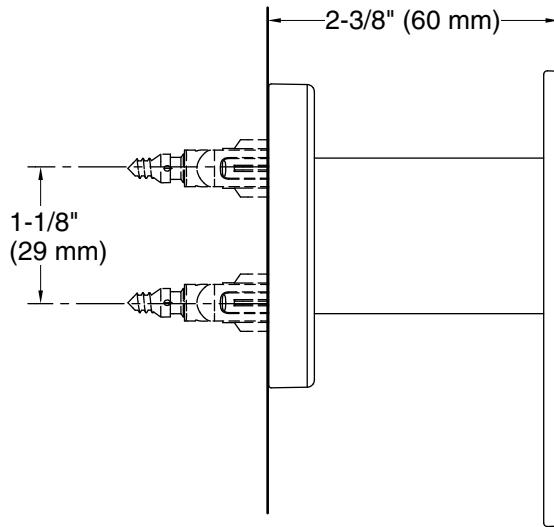

Installation

- Wall-mount

Recommended Products/Accessories

- K-23723 Faucet cleaner
- K-26288 Iconic wand two-function handshower, 2.5 gpm
- K-26288-G Iconic wand two-function handshower, 1.75 gpm

Codes/Standards

Technical Information

All product dimensions are nominal.

Handshower:

Rated maximum flow: 0 gal/min (0 l/min)