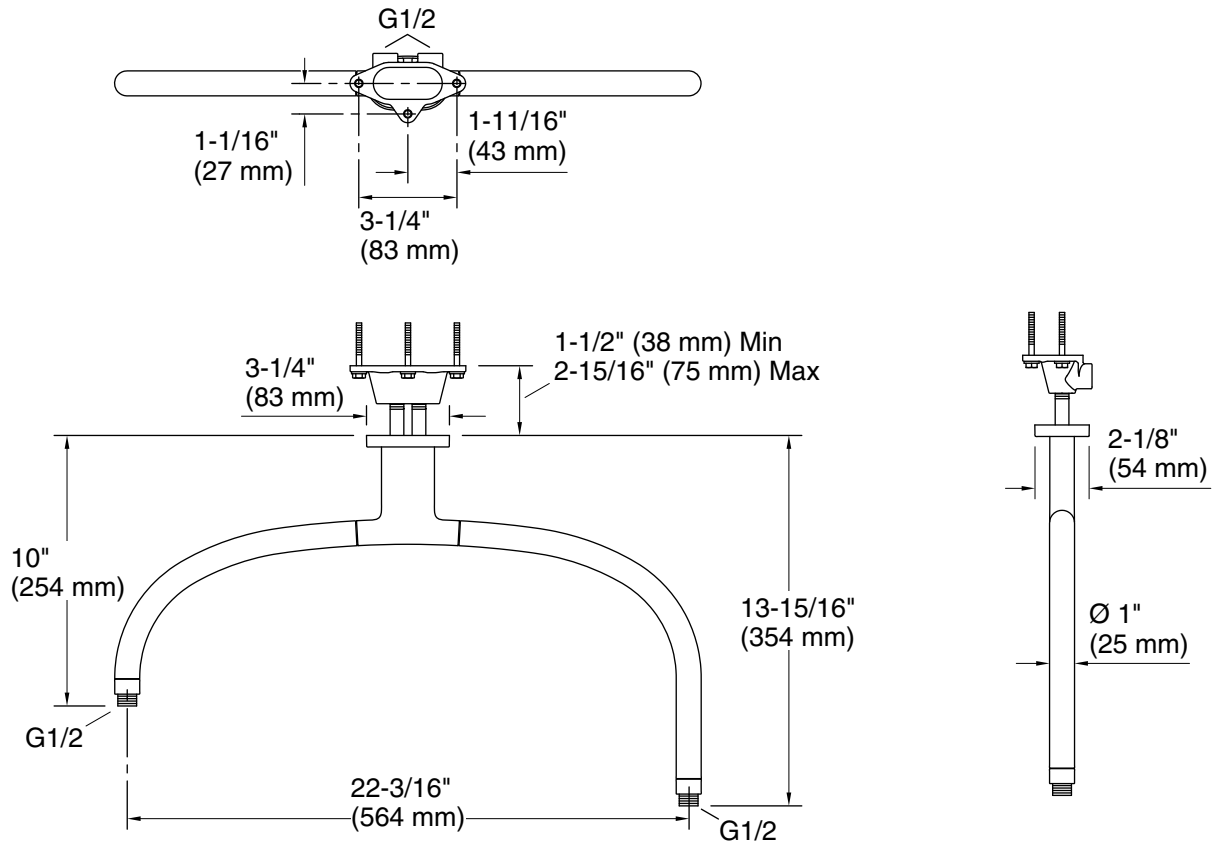

Features

- 14½" x 22" (370.5 x 563 mm) arched dual shower arm.
- Compatible with two single-function rainheads or a single-function rainhead and a wand handshower with hose (components sold separately).
- Arms can operate individually or together at the same time.
- G 1/2 connection.

Codes/Standards

None Applicable

See website for detailed warranty information.

Technical Information

All product dimensions are nominal.