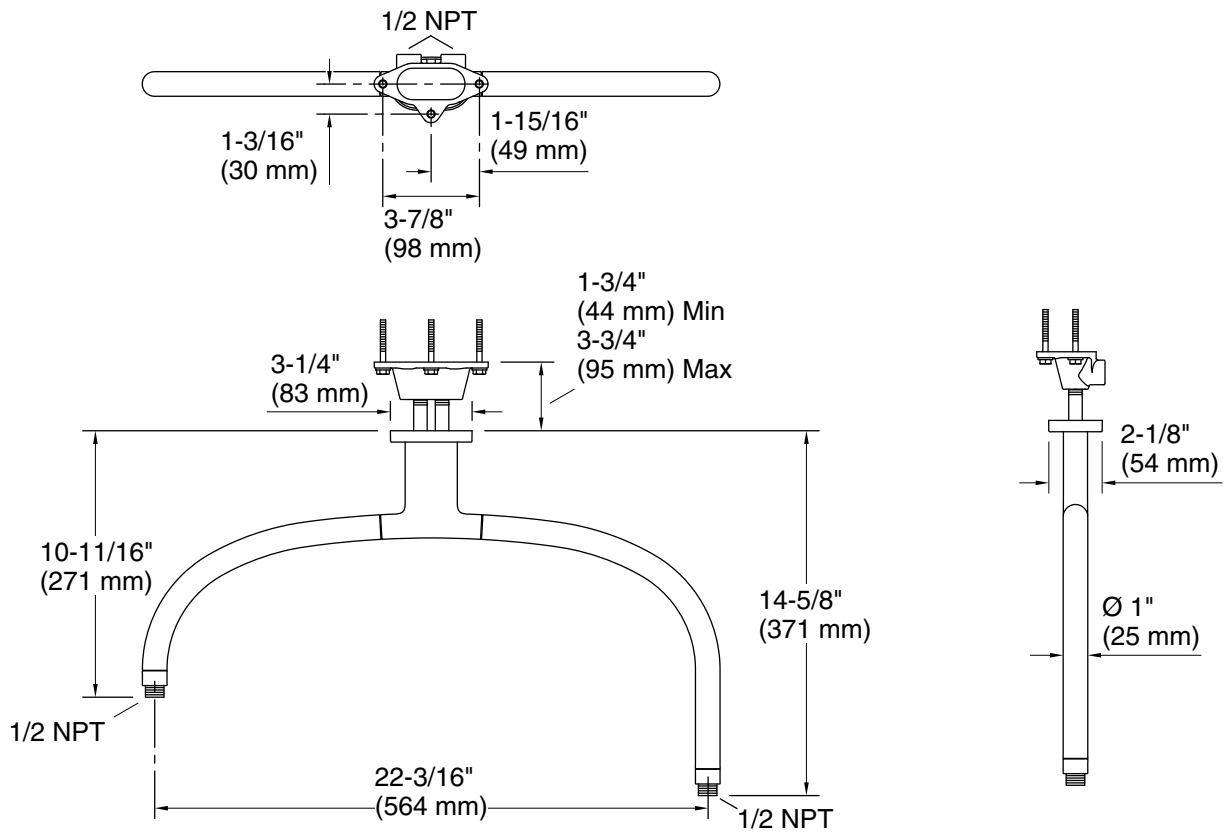

### Features

- 14-1/2" x 22" (370.5 x 563 mm) arched dual shower arm
- Compatible with two single-function rainheads or a single-function rainhead and a wand handshower with hose (components sold separately)
- Arms can operate individually or together at the same time

**Technical Information**

All product dimensions are nominal.