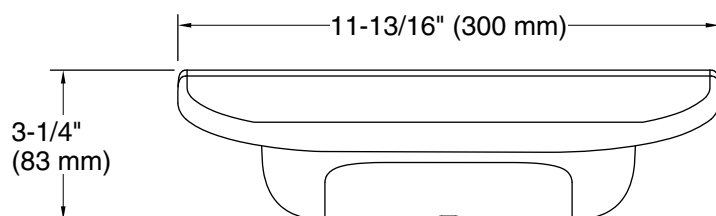

Features

- Shaving ledge/footrest for added comfort.
- 5" x 11¾" x 3¼" (127 x 300 x 83 mm) angled half-moon ledge with rim.
- Coordinates with other products in the Statement collection.
- Lightly textured surface prevents foot slipping.

Material

- Plastic construction.
- Premium metal bracket and trim.

Installation

- Installation hardware included.
- Wall-mount shower only installation.

Codes/Standards

None Applicable

See website for detailed warranty information.

Technical Information

All product dimensions are nominal.

Material: Plastic, Zinc, Stainless Steel