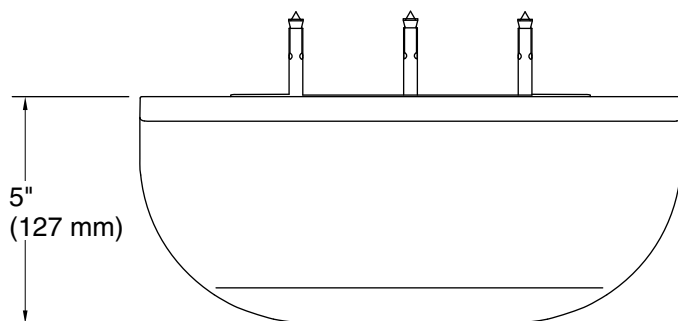

Features

- Shaving ledge/footrest for added comfort.
- 5" x 11¾" x 3¼" (127 x 300 x 83 mm) angled half-moon ledge with rim.
- Coordinates with other products in the Statement collection.
- Lightly textured surface prevents foot slipping.

Material

- Plastic construction.
- Premium metal bracket and trim.

Installation

- Installation hardware included.
- Wall-mount shower only installation.

Codes/Standards

None Applicable

See website for detailed warranty information.

Technical Information

All product dimensions are nominal.

Material: Plastic, Zinc, Stainless Steel