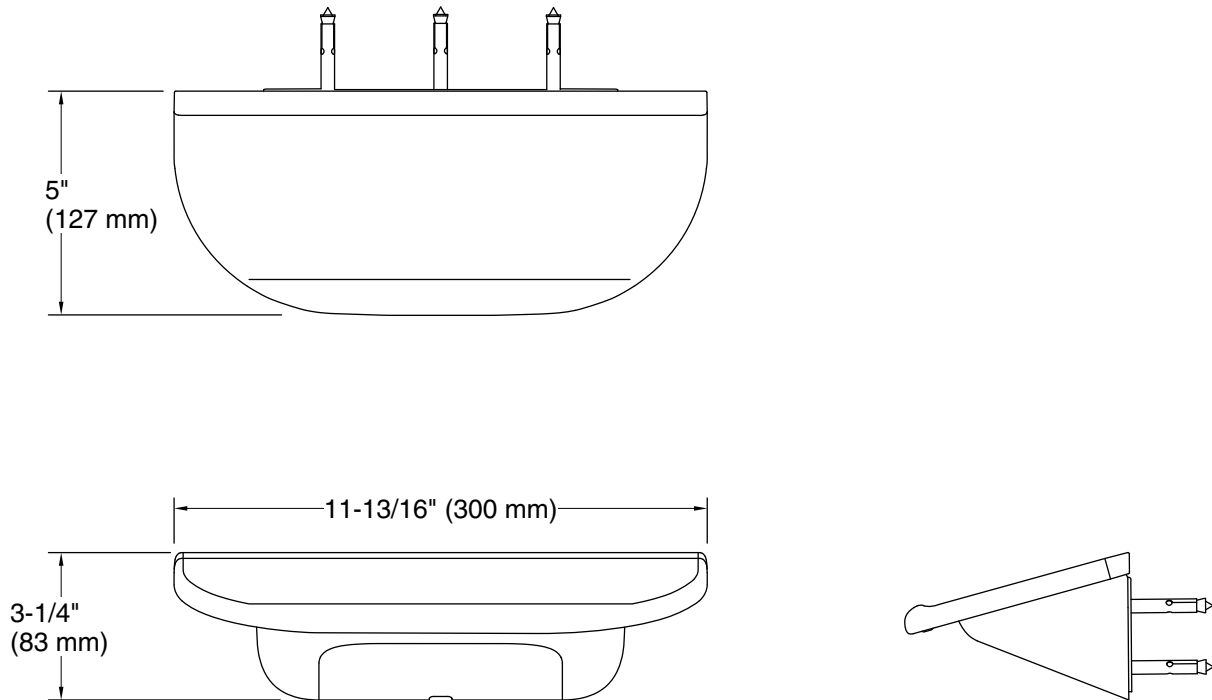

Features

- Shaving ledge/footrest for added comfort
- 5" x 11¾" x 3¼" (127 x 300 x 83 mm) angled half-moon ledge with rim
- Coordinates with other products in the Statement collection
- Lightly textured surface prevents foot slipping
- Includes installation hardware

Material

- Plastic construction
- Premium metal bracket and trim

Installation

- Wall-mount shower-only installation

Codes/Standards

None Applicable

KOHLER® Faucet Lifetime Limited Warranty

See website for detailed warranty information.

Technical Information

All product dimensions are nominal.

Material: Plastic, Zinc, Stainless Steel