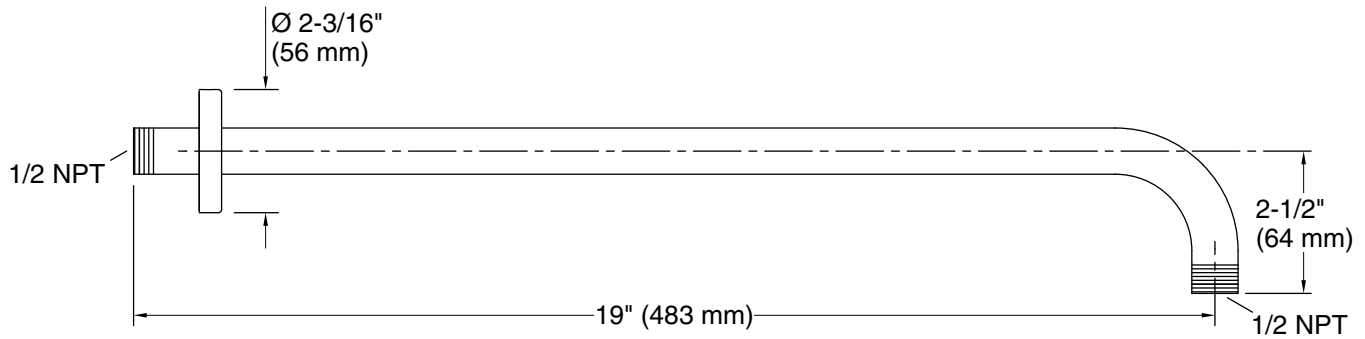

Features

- Compatible only with single-function rainheads

Material

- Brass construction ensures durability and reliability
- KOHLER® finishes resist corrosion and tarnishing

Installation

- 1/2 -14 NPT connection
- Wall-mount

Technical Information

All product dimensions are nominal.