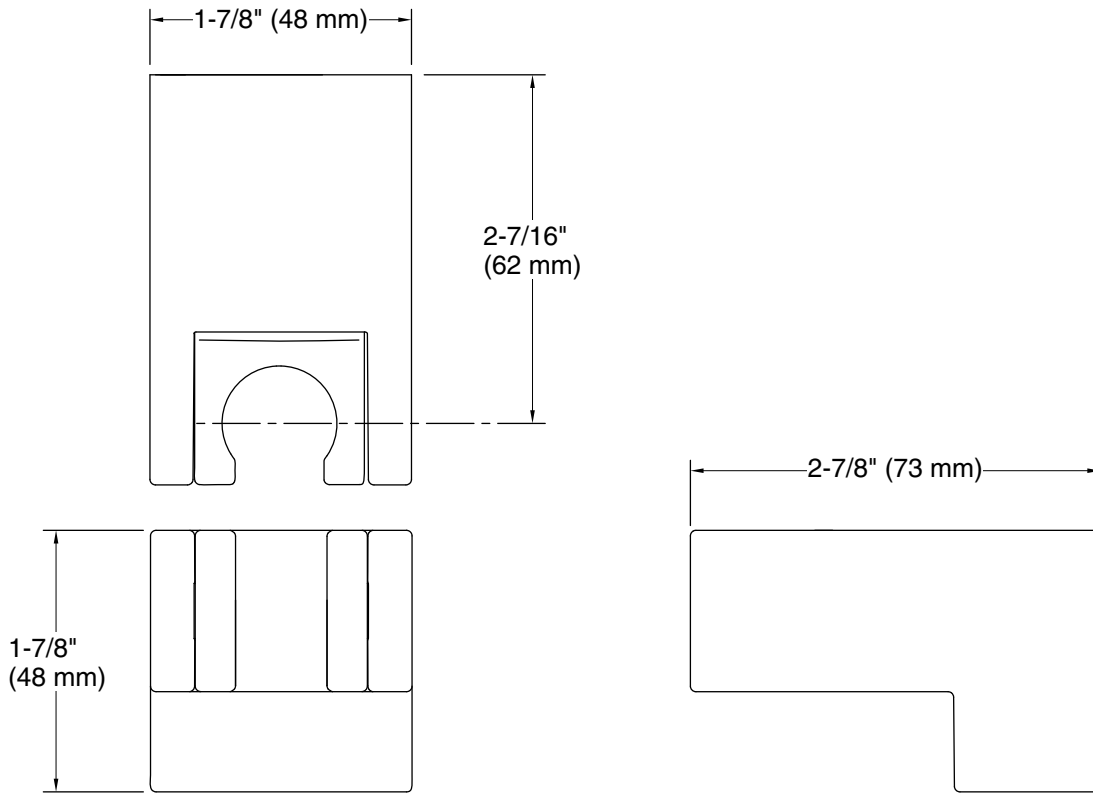

Features

- For use with a handshower and hose (sold separately)
- Handshower holder fits most handshowers
- Handshower holder pivots to adjust the angle of the spray
- Coordinates with other products in the Statement collection

Technical Information

All product dimensions are nominal.

Drain included: No

Handshower:

Rated maximum flow: 0 gal/min (0 l/min)