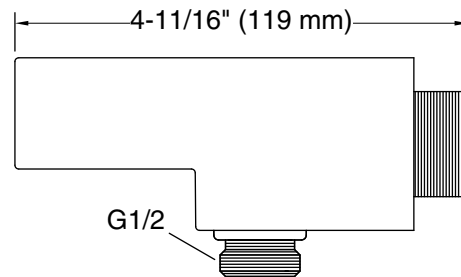

Technical Information

All product dimensions are nominal.

Drain included: No