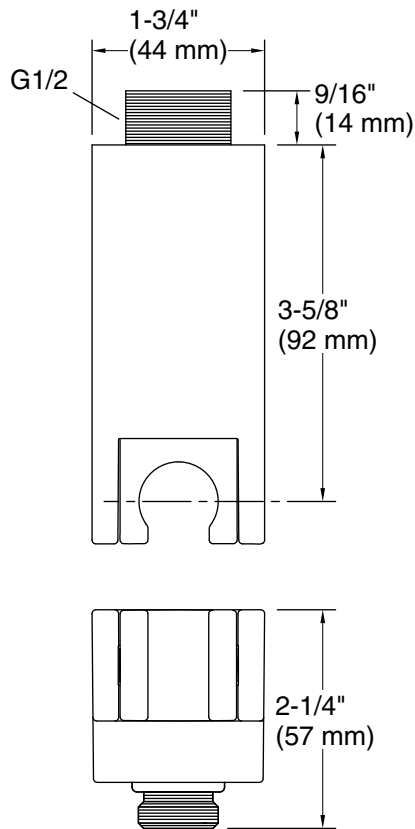

Technical Information

All product dimensions are nominal.

Drain included: No