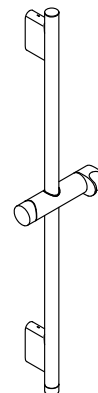

### Features

- 31½" (800 mm) adjustable slidebar supports a handshower at the desired height for a customized showering experience.

### Material

- Durable metal construction.
- KOHLER finishes resist corrosion and tarnishing.

### Technical Information

All product dimensions are nominal.