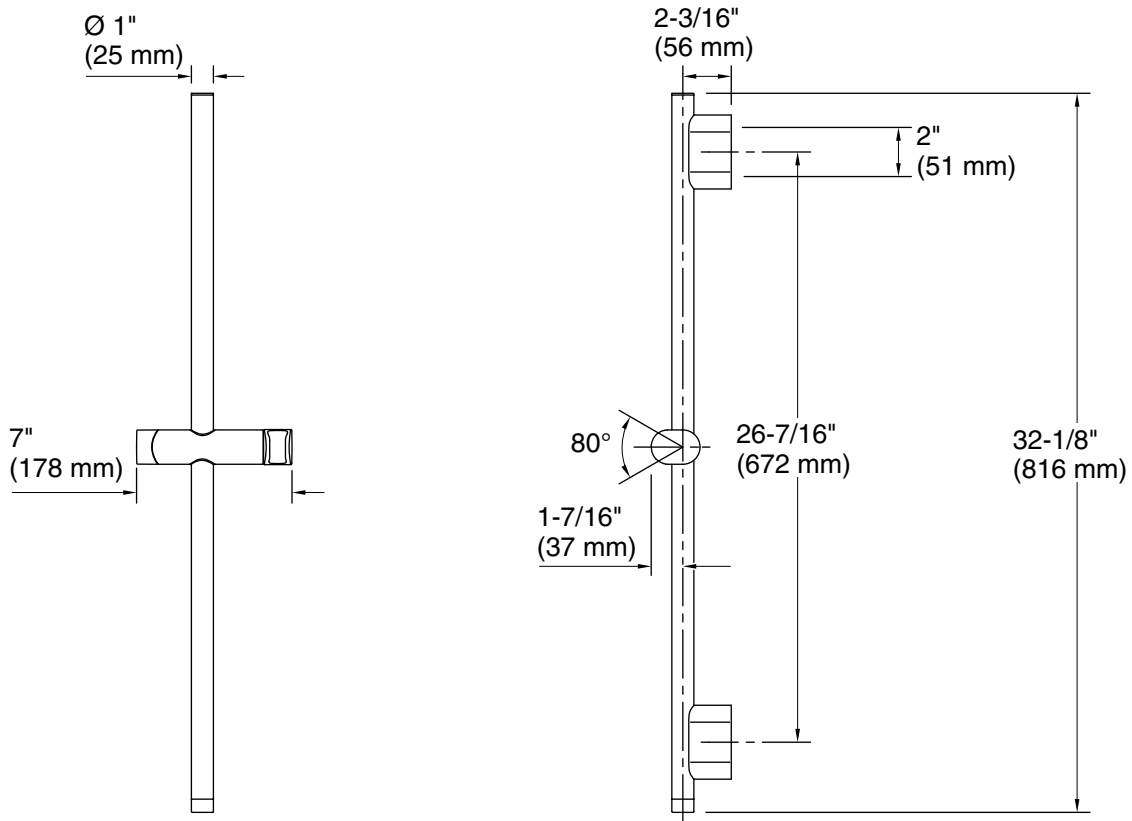

### Features

- 31½" (800 mm) adjustable slidebar supports a handshower at the desired height for a customized showering experience.

### Technical Information

All product dimensions are nominal.