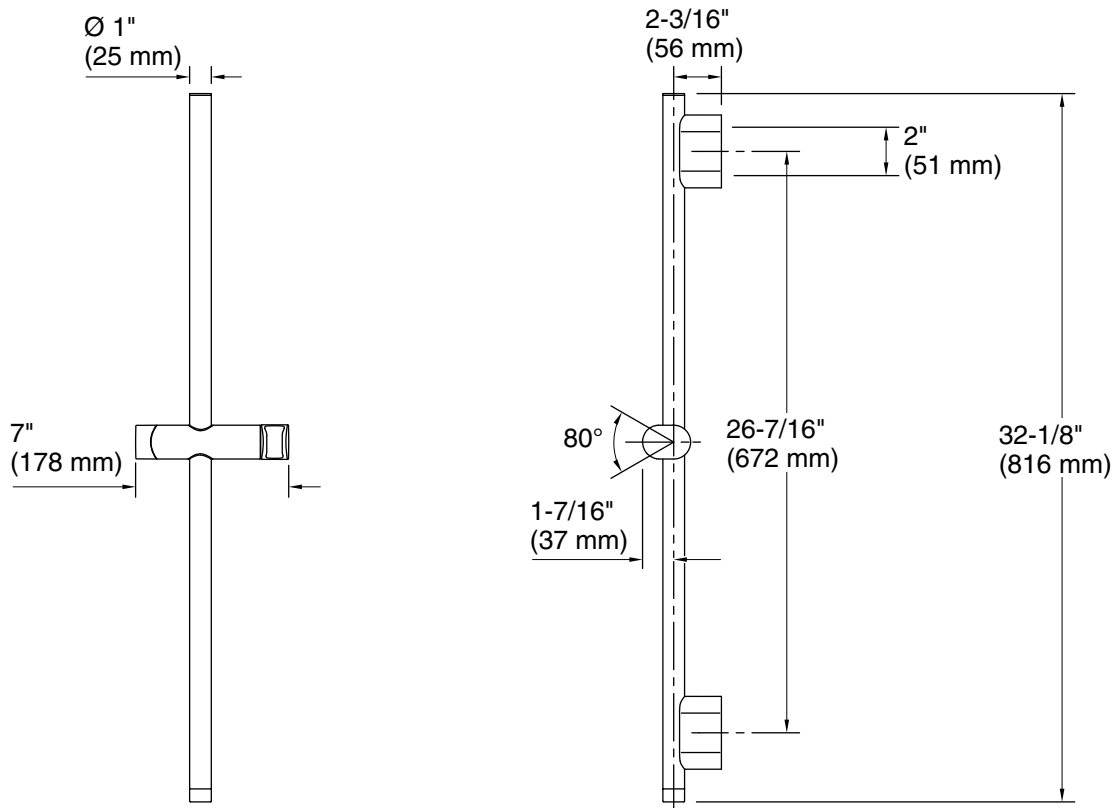

Features

- 31-1/2" (800 mm) adjustable slidebar supports a handshower at the desired height for a customized showering experience

Material

- Durable metal construction
- KOHLER® finishes resist corrosion and tarnishing

Technical Information

All product dimensions are nominal.

Handshower:

Rated maximum flow: 0 gal/min (0 l/min)