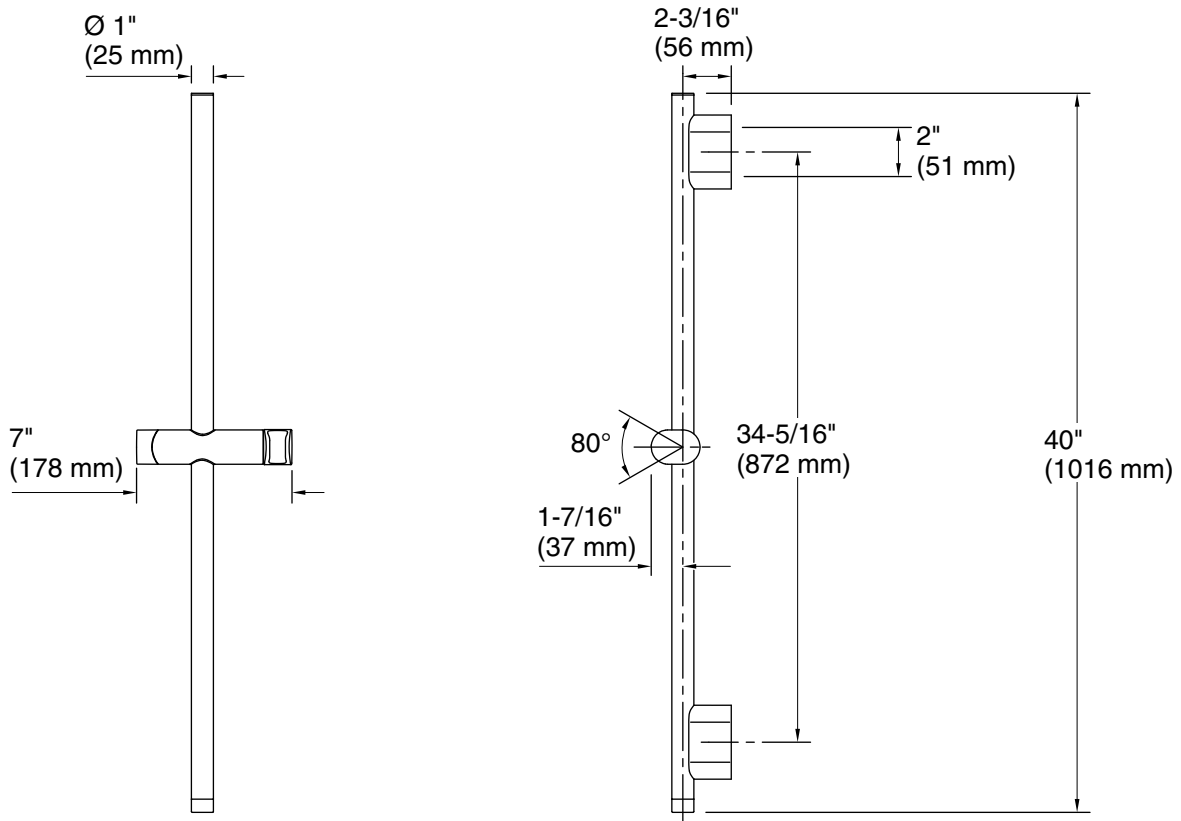

Features

- 39" (990 mm) adjustable sidebar supports a handshower at the desired height for a customized showering experience.

Material

- Durable metal construction.
- KOHLER finishes resist corrosion and tarnishing.

Codes/Standards

None Applicable

See website for detailed warranty information.

Technical Information

All product dimensions are nominal.