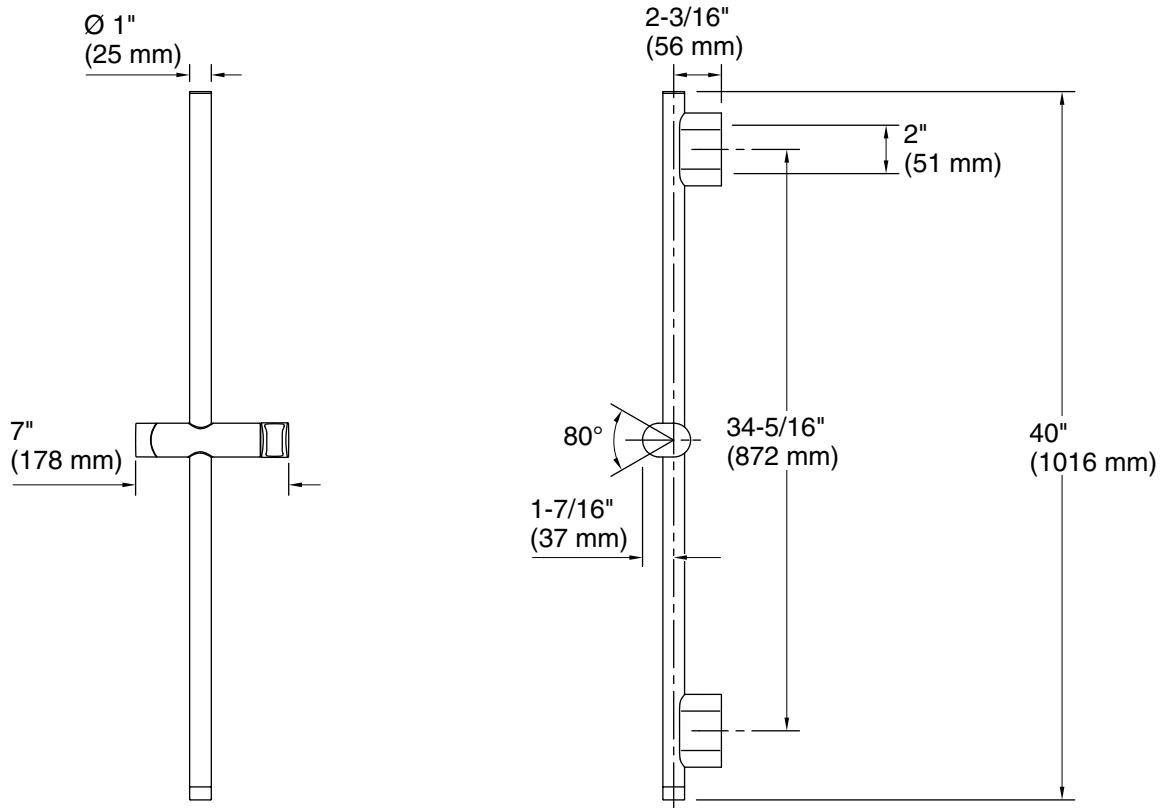

Features

- 40" (1016 mm) adjustable slidebar supports a handshower at the desired height for a customized showering experience

Material

- Durable metal construction
- KOHLER® finishes resist corrosion and tarnishing

Technical Information

All product dimensions are nominal.

Handshower:

Rated maximum flow: 0 gal/min (0 l/min)