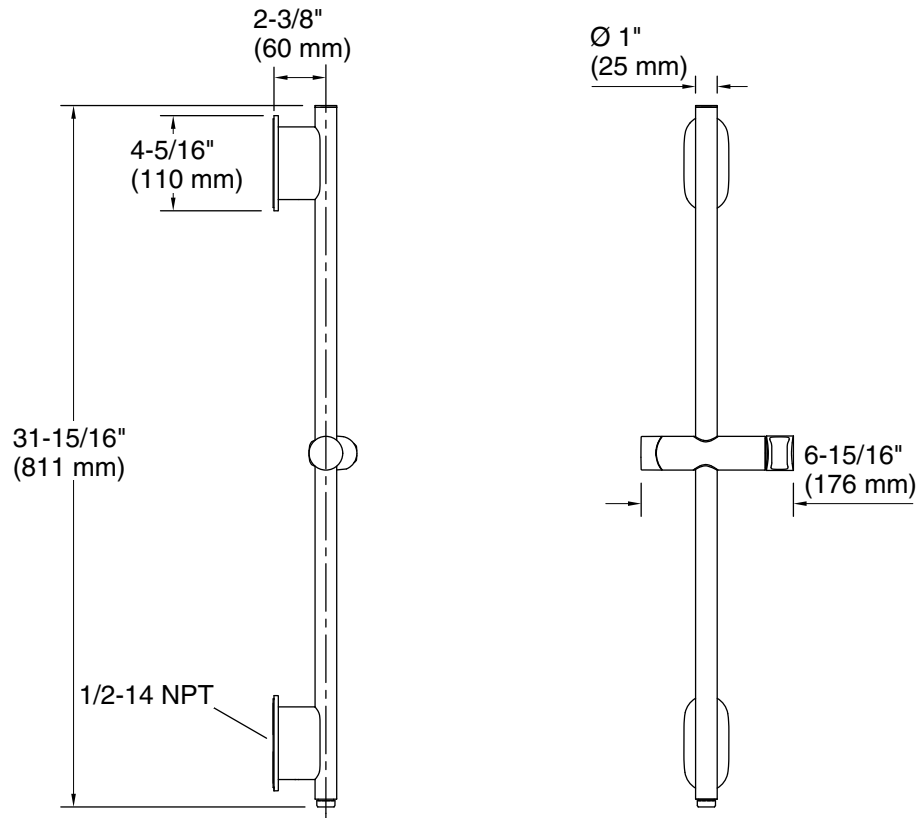

Features

- Coordinates with most KOHLER handshowers and accessories; Statement round, oblong, or barrel-shaped design recommended
- Integrated water supply allows water to be plumbed directly through bottom bracket of slidebar
- Allows adjustment of handshower angle
- Adjustable mounting brackets offer installation flexibility

Technical Information

All product dimensions are nominal.

Drain included: No

Handshower:

Rated maximum flow: 0 gal/min (0 l/min)