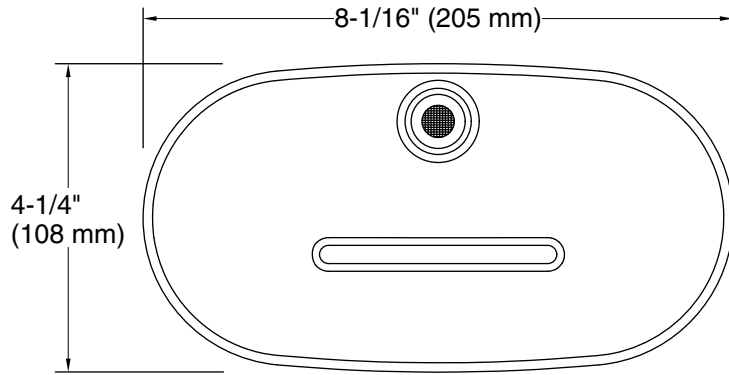

Features

- 4-1/4" x 8-1/16" x 1-5/16" (108 x 205 x 33 mm) oblong shelf with rim.
- Designed to fit most KOHLER slidebars with integrated water supply as well as stand-alone supply elbows.
- Coordinates with other products in the Statement collection.
- Lightly textured surface keeps soap and bottles secure.
- Center drain slot prevents water pooling.

Material

- Plastic construction.
- Brass thread connection.

Installation

- G 1/2 -14 connection.
- Easy installation – no special tools required.

Codes/Standards

None Applicable

See website for detailed warranty information.

Technical Information

All product dimensions are nominal.