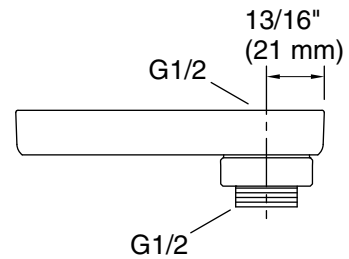

Features

- 4-1/4" x 8-1/16" x 1-5/16" (108 x 205 x 33 mm) oblong shelf with rim.
- Designed to fit most KOHLER slidebars with integrated water supply as well as stand-alone supply elbows.
- Coordinates with other products in the Statement collection.
- Lightly textured surface keeps soap and bottles secure.
- Center drain slot prevents water pooling.

Material

- Plastic construction.
- Brass thread connection.

Installation

- G 1/2 -14 connection.
- Easy installation – no special tools required.

Codes/Standards

None Applicable

See website for detailed warranty information.

Technical Information

All product dimensions are nominal.