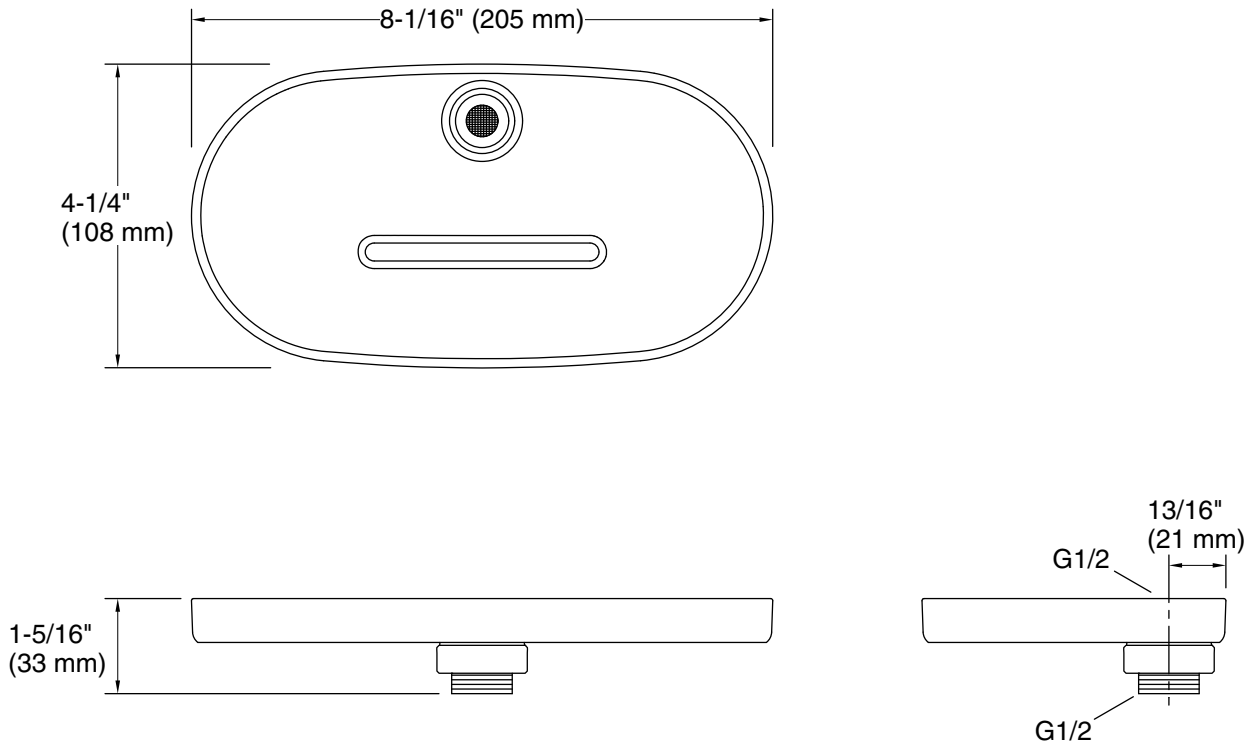

Features

- 4-1/4" x 8-1/16" x 1-5/16" (108 x 205 x 33 mm) oblong shelf with rim
- Designed to fit most KOHLER slidebars with integrated water supply as well as stand-alone supply elbows
- Coordinates with other products in the Statement collection
- Lightly textured surface keeps soap and bottles secure
- Center drain slot prevents water pooling

Material

- Plastic construction
- Brass thread connection

Installation

- G 1/2" - 14 connection
- Easy installation – no special tools required

Codes/Standards

None Applicable

KOHLER® Faucet Lifetime Limited Warranty

Technical Information

All product dimensions are nominal.

Handshower:

Rated maximum flow: 0 gal/min (0 l/min)