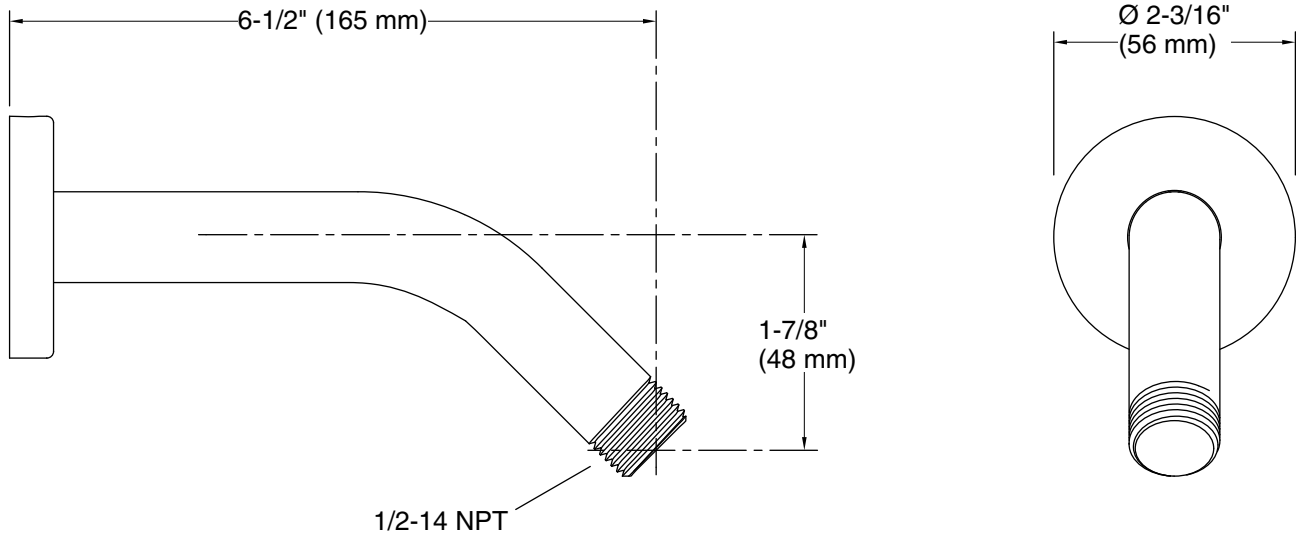

Material

- Brass construction ensures durability and reliability
- KOHLER finishes resist corrosion and tarnishing

Installation

- Wall-mount
- 1/2" -14 NPT connection

Codes/Standards

None Applicable

KOHLER® Faucet Lifetime Limited Warranty

Technical Information

All product dimensions are nominal.

Spout:

Notes

Install this product according to the installation instructions.