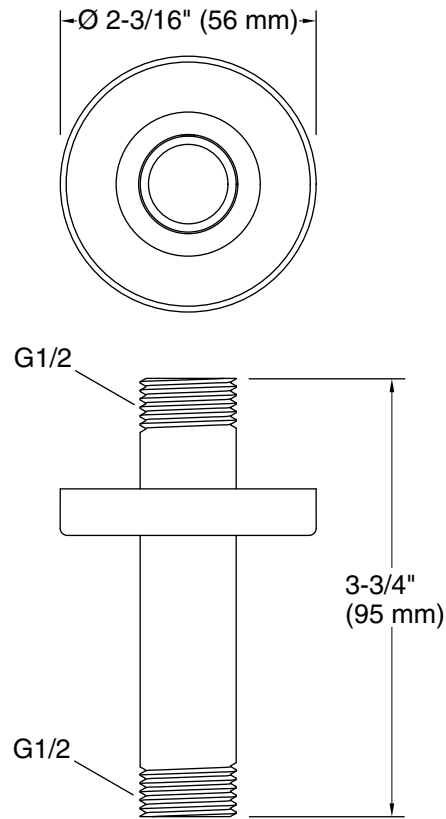

### Features

- Compatible only with single-function rainheads.
- 3" (76 mm) straight shower arm.
- G 1/2 connection.

### Installation

- Ceiling-mount.

### Codes/Standards

None Applicable

See website for detailed warranty information.

**Technical Information**

All product dimensions are nominal.