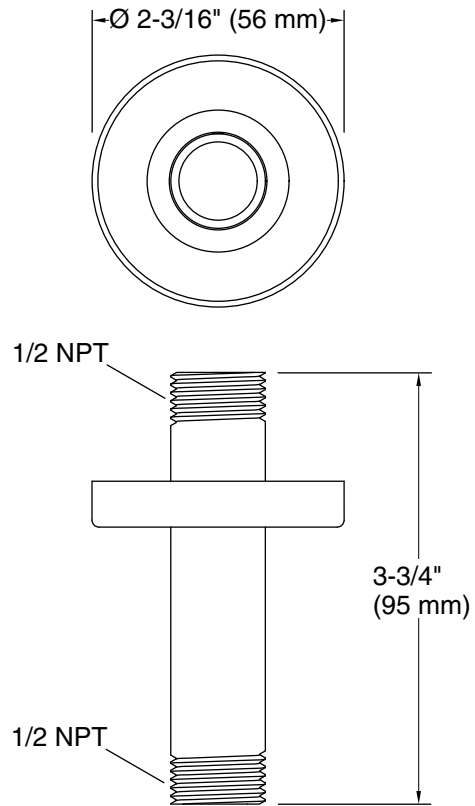

Features

- Compatible only with single-function rainheads
- 3" (76 mm) straight shower arm

Material

- Brass construction ensures durability and reliability
- KOHLER® finishes resist corrosion and tarnishing

Installation

- 1/2 -14 NPT connection
- Ceiling-mount

Recommended Products/Accessories

K-23723 Faucet cleaner

Codes/Standards

None Applicable

KOHLER® Faucet Lifetime Limited Warranty

See website for detailed warranty information.

Technical Information

All product dimensions are nominal.