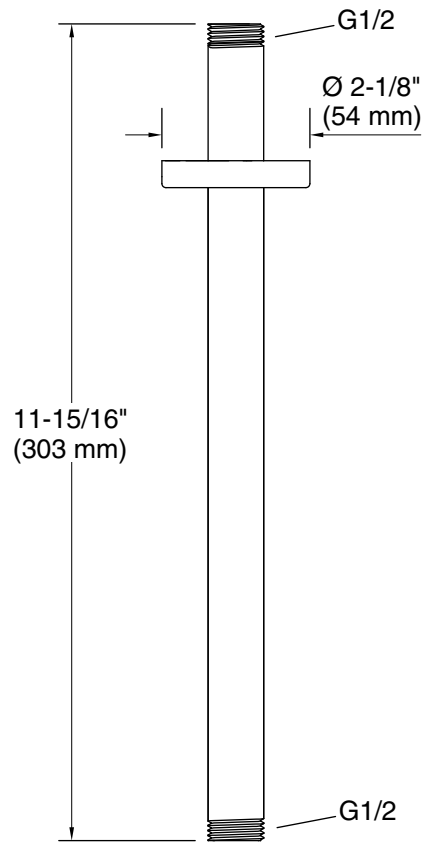

Features

- Compatible only with single-function rainheads.
- 12" (305 mm) straight shower arm.
- G 1/2 connection.

Material

- Brass construction ensures durability and reliability.
- KOHLER finishes resist corrosion and tarnishing.

Installation

- Ceiling-mount.

Codes/Standards

None Applicable

See website for detailed warranty information.

Technical Information

All product dimensions are nominal.