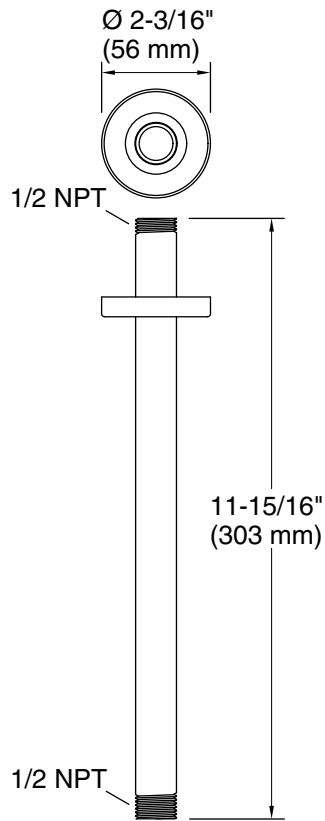

Features

- Compatible only with single-function rainheads
- 12" (303 mm) straight shower arm

Material

- Brass construction ensures durability and reliability
- KOHLER® finishes resist corrosion and tarnishing

Installation

- 1/2 -14 NPT connection
- Ceiling-mount

Recommended Products/Accessories

K-23723 Faucet cleaner

Codes/Standards

None Applicable

KOHLER® Faucet Lifetime Limited Warranty

See website for detailed warranty information.

Technical Information

All product dimensions are nominal.