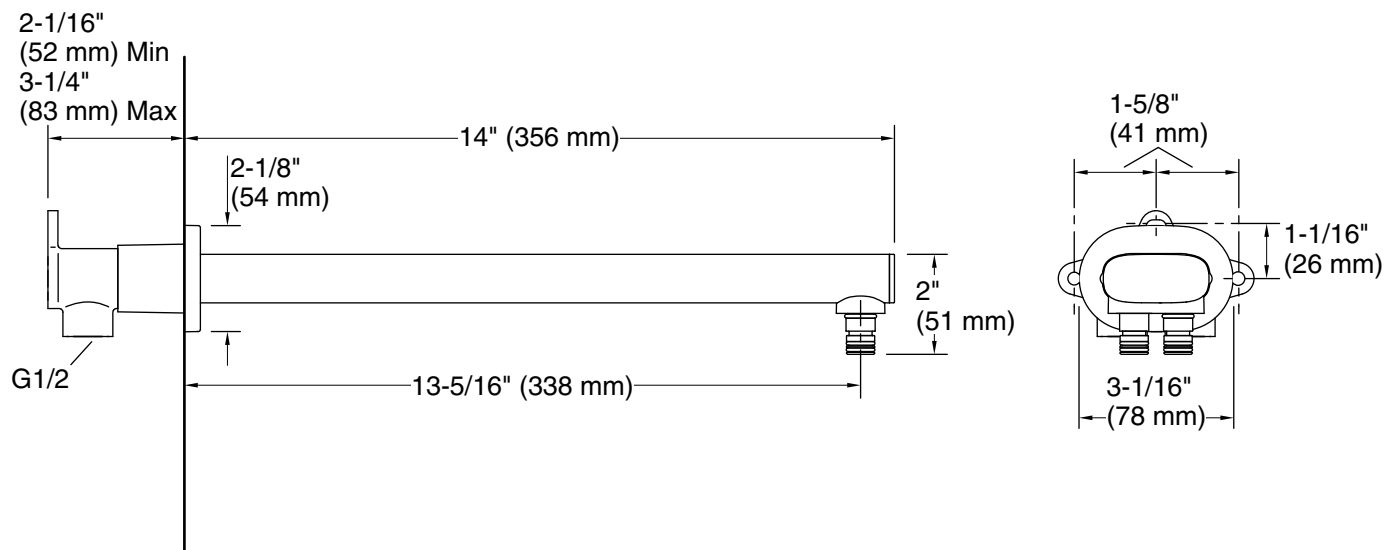

Features

- Compatible only with two-function rainheads.
- 14" (356 mm) rainhead arm.

Material

- Brass construction ensures durability and reliability.
- KOHLER finishes resist corrosion and tarnishing.

Installation

- G 1/2 inlet connection.
- Outlet connections slip-fit to rainhead.
- Wall-mount.

Codes/Standards

None Applicable

KOHLER® Faucet Lifetime Limited Warranty

See website for detailed warranty information.

Technical Information

All product dimensions are nominal.